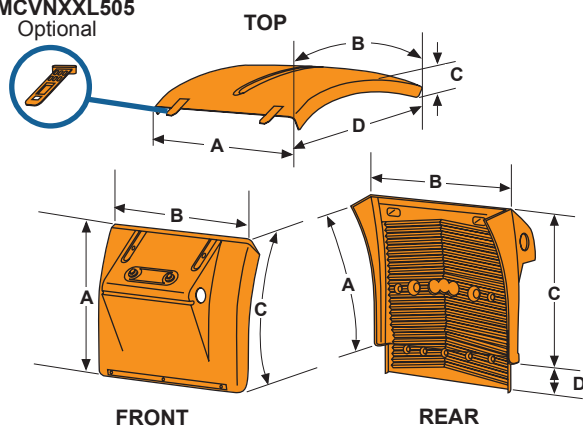

AMCVNXXL505
Optional

AMCVNTGX505 AMCVNTGX500

Position	Dimensions (mm)				Anti-Spray	Notes	Part No
	A	B	C	D			
	675	690	690		✗		AMCVNTGX516
	675	690	690	217	✗		AMCVNTGX512
	675	690	690		✗		AMCVNTGX532
	675	690	690		✗		AMCVNTGX533
	675	690	690	376	✗		AMCVNTGX528
	675	690	690	376	✗		AMCVNTGX529
	675	520	690		✗		AMCVNTGX513
	690	1000	185	920	✗	With stretchers	AMCVNTGX520
	690	935	177	850	✗	With stretchers	AMCVNTGX530
	520	1000	185	920	✗	With stretchers	AMCVNTGX525
	675	690	690	N/A	✗		AMCVNTGX543
	675	690	690	124	✓		AMCVNTGX519
	675	690	690	376	✓		AMCVNTGX537
	675	690	690	124	✓		AMCVNTGX517
	675	690	690	217	✓		AMCVNTGX518
	675	690	690	376	✓		AMCVNTGX536
	675	520	690	124	✓		AMCVNTGX540