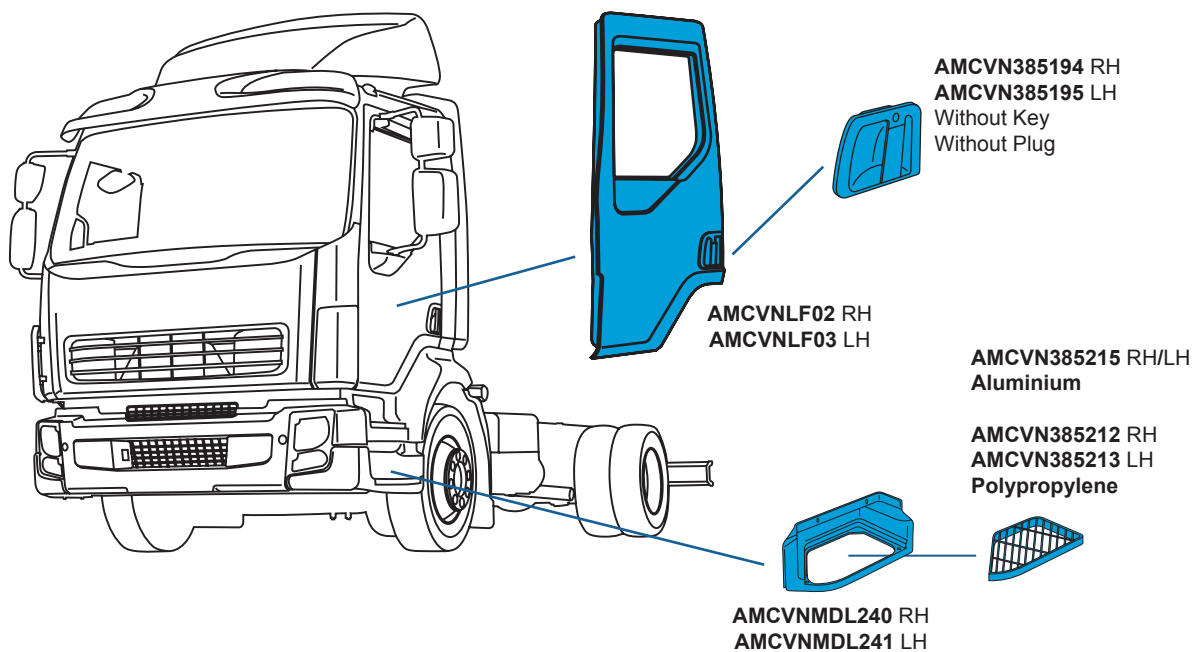

Volvo FL

2006 on