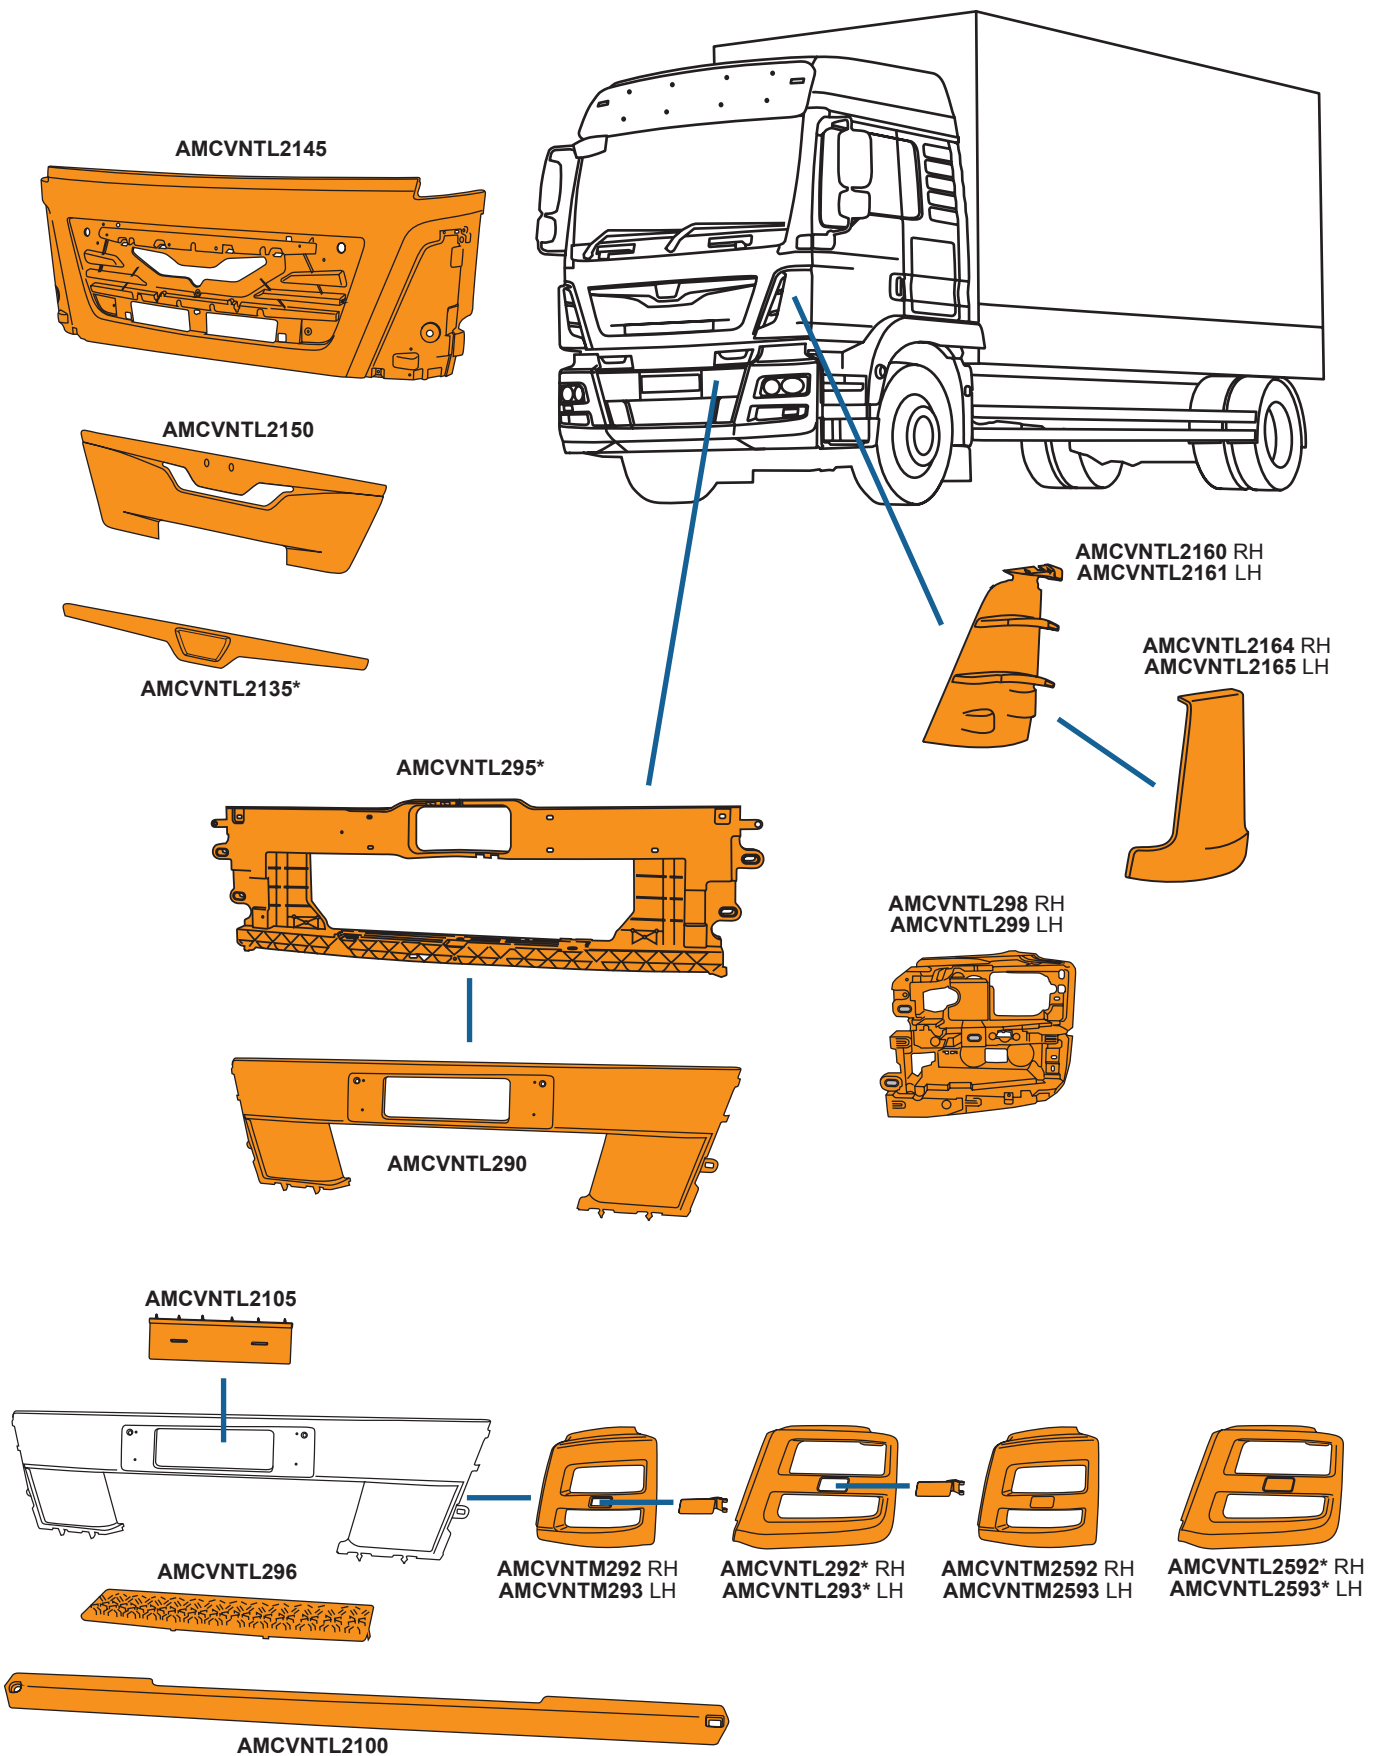

MAN TGL Euro 6

2013 on

MAN TGL Euro 6

*Contact VRS Team