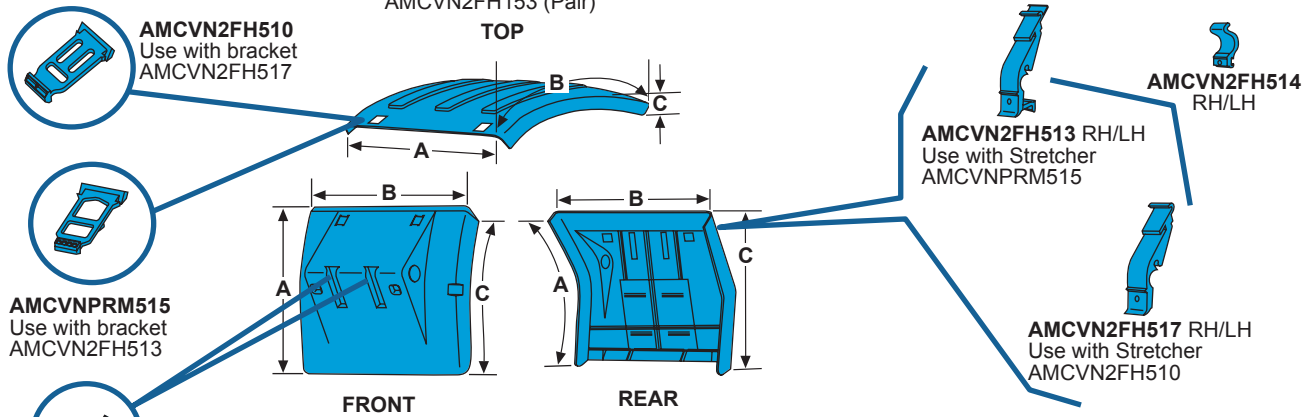

Volvo FH13

2008 to 2013
Series 3

Volvo FH13

Volvo FH13

2008 to 2013
Series 3

Position	Dimensions (mm)			Anti-Spray	Notes	Part No
	A	B	C			
	530	700	580	✗		AMCVN3FH515
	700	1135	190	✗	Semi flat, with 4x stretchers	AMCVN3FH520
	700	1180	235	✗	Circular, without stretchers	AMCVN3FH530
	700	1000	140	✗	Flat, with 4x stretchers	AMCVN3FH535
	700	1135	190	✗	Semi flat, with 4x stretchers	AMCVN3FH540
	530	700	580	✗		AMCVN3FH525
	550	700	580	✗		AMCVN3FH522
	550	700	580	✗		AMCVN3FH523

Volvo FH13

Volvo FL

2006 on

Volvo FL

Volvo FM7, FM10, FM12

2001 to 2005
Series 2

Volvo FM7, FM10, FM12

Position	Dimensions (mm)			Anti-Spray	Notes	Part No
	A	B	C			
	530	690	590	✗	Without brackets	AMCVN2FH505
	690	1180	215	✗	Semi flat, without stretchers	AMCVN2FH515
	690	1195	265	✗	Circular, without stretchers	AMCVN2FH520
	590	690	530	✗	With brackets	AMCVN2FH518