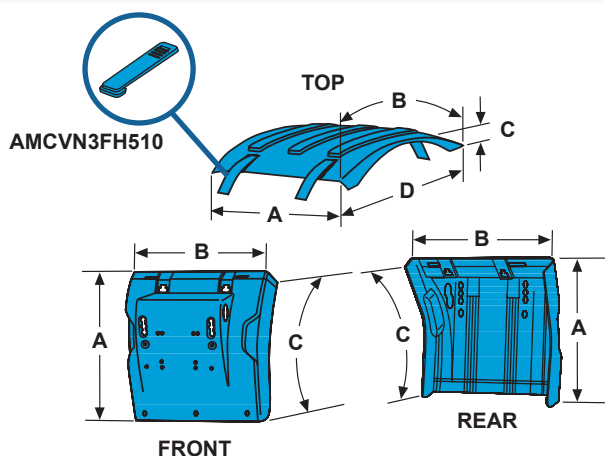

Volvo FH Euro 6

2013 on

Volvo FH Euro 6

Position	Style	Dimensions (mm)			Anti-Spray	Notes	Part No
		A	B	C			
		550	700	580	✗		AMCVN3FH522
		550	700	580	✗		AMCVN3FH523
		530	700	580	✗		AMCVN3FH515
	1	700	1135	190	✗	With 4x stretchers, semi-flat	AMCVN3FH520
	1	700	1180	235	✗	Without stretchers, circular	AMCVN3FH530
	2	700	1000	140	✗		AMCVN3FH535
	2	700	1135	190	✗	With 4x stretchers, semi-flat	AMCVN3FH540
		580	700	530	✗		AMCVN3FH525
		530	700	580	✗		AMCVN3FH515

Volvo FH13

2008 to 2013
Series 3

Volvo FH13

Volvo FH13

2008 to 2013
Series 3

Position	Dimensions (mm)			Anti-Spray	Notes	Part No
	A	B	C			
	530	700	580	✗		AMCVN3FH515
	700	1135	190	✗	Semi flat, with 4x stretchers	AMCVN3FH520
	700	1180	235	✗	Circular, without stretchers	AMCVN3FH530
	700	1000	140	✗	Flat, with 4x stretchers	AMCVN3FH535
	700	1135	190	✗	Semi flat, with 4x stretchers	AMCVN3FH540
	530	700	580	✗		AMCVN3FH525
	550	700	580	✗		AMCVN3FH522
	550	700	580	✗		AMCVN3FH523