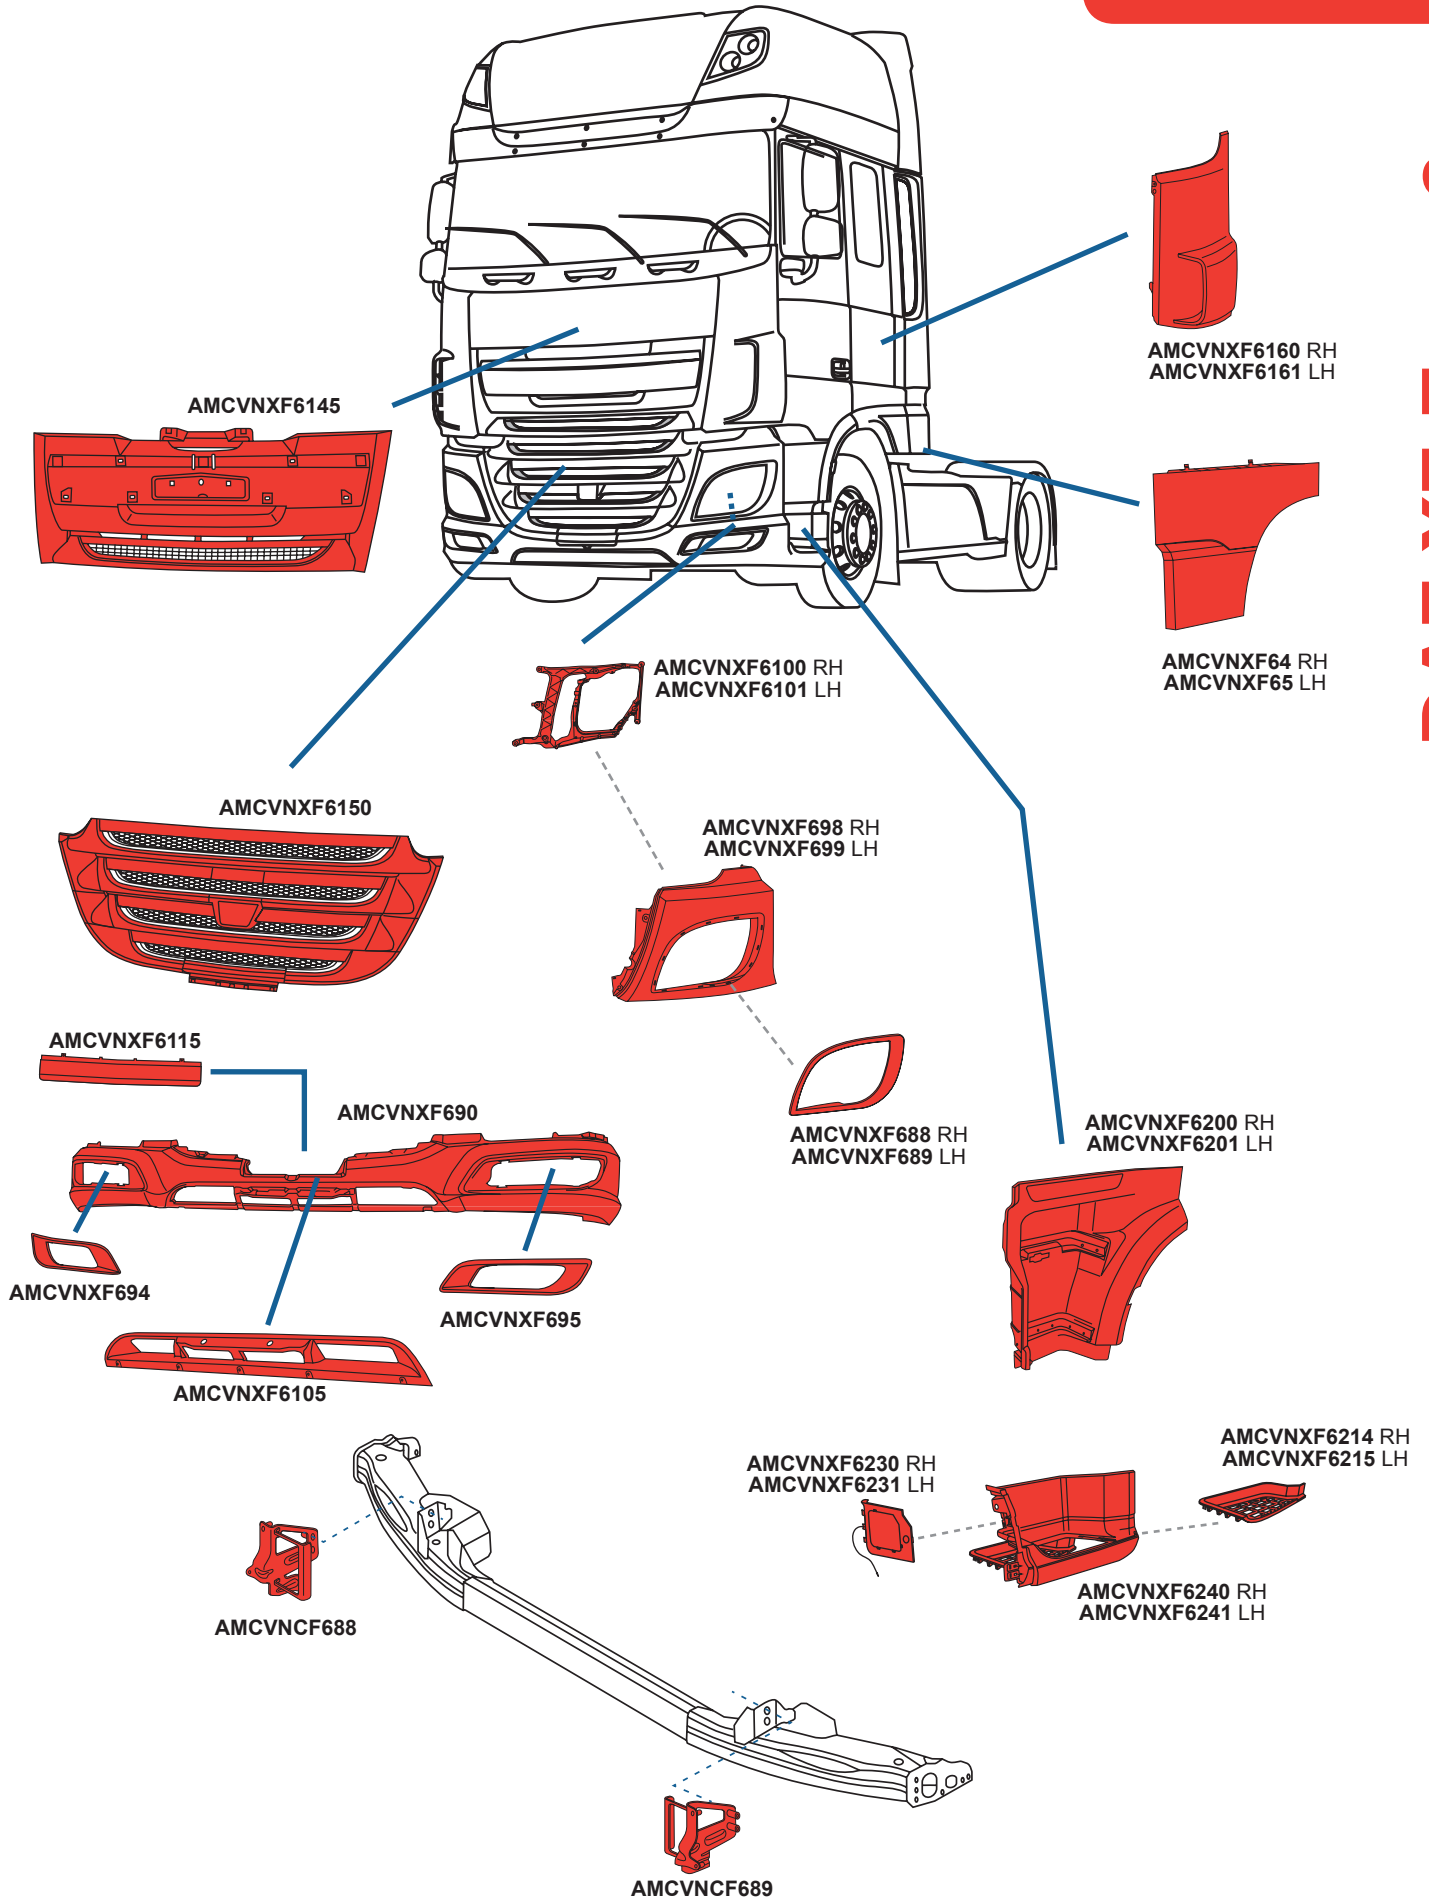

DAF XF Euro 6

2014 on

DAF XF Euro 6