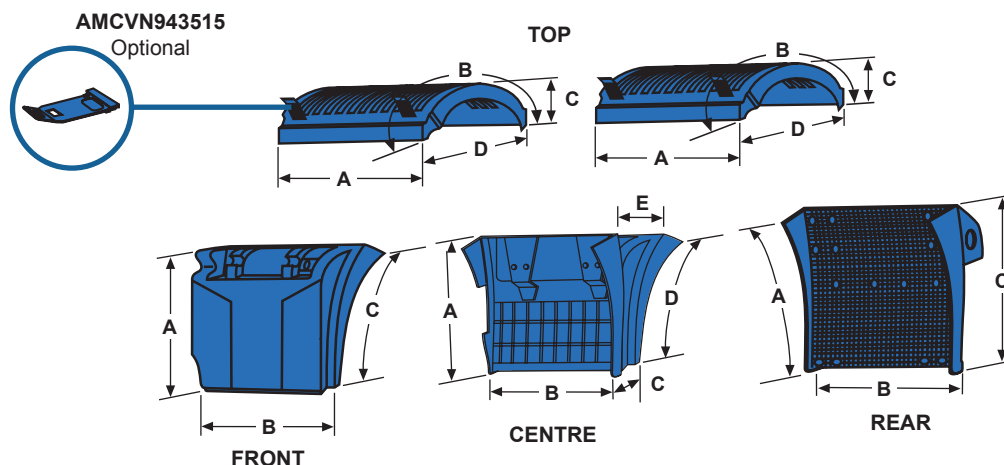

Mercedes Actros MP2

2003 to 2008

Mercedes Actros MP2

Mercedes Actros MP2

2003 to 2008

Mercedes Actros MP2

Position	Dimensions (mm)					Anti-Spray	Notes	Part No
	A	B	C	D	E			
	600	690	635			✗		AMCVN943516
	600	690	635			✗		AMCVN943517
	690	1340	290	1120		✗	With stretchers	AMCVN943525
	690	1360	310	1115		✗	With stretchers	AMCVN943520
	690	1375	330	1120		✗	With stretchers	AMCVN943535
	600	690	165	635	378	✗	Centre section	AMCVN943530
	648	690	600			✓		AMCVN543518
	648	690	600			✗		AMCVN543519