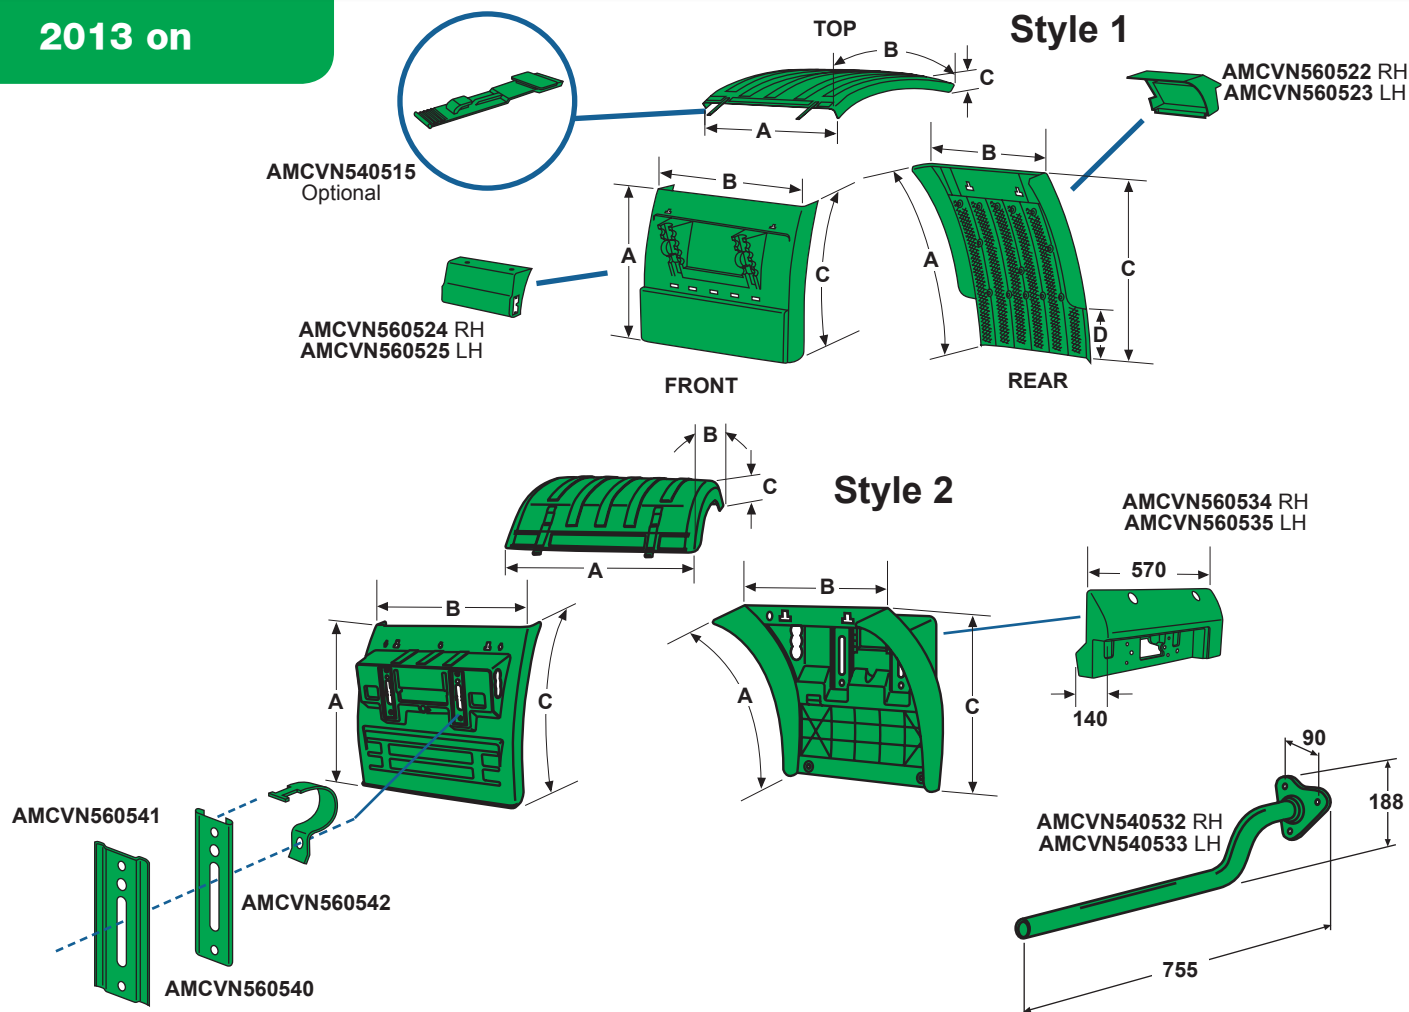

Iveco Stralis

2013 on

Iveco Stralis

Position	Style	Dimensions (mm)				Anti-Spray	Notes	Part No
		A	B	C	D			
	1	630	680	705		✗	With brackets	AMCVN560518
	1	630	680	705		✗	Without brackets	AMCVN580518
	1	650	680	705		✗	With brackets	AMCVN560527
	2	650	680	705		✗	Without brackets	AMCVN560528
	2	650	680	705		✗	Without brackets	AMCVN560529
	1	680	1085	210		✗	Circular, with stretchers	AMCVN560520
	2	680	1085	210		✗	Circular, with stretchers	AMCVN560531
	2	680	945	170		✗	Semi-Flat, with stretchers	AMCVN560530
	1	680	945	170		✗	Flat, with stretchers	AMCVN560521
	1	910	680	825	205	✓	With brackets	AMCVN580519
	1	705	680	620		✓	With brackets	AMCVN560519
	2	705	680	650		✗	Without brackets	AMCVN560532
	2	705	680	650		✗	Without brackets	AMCVN560533