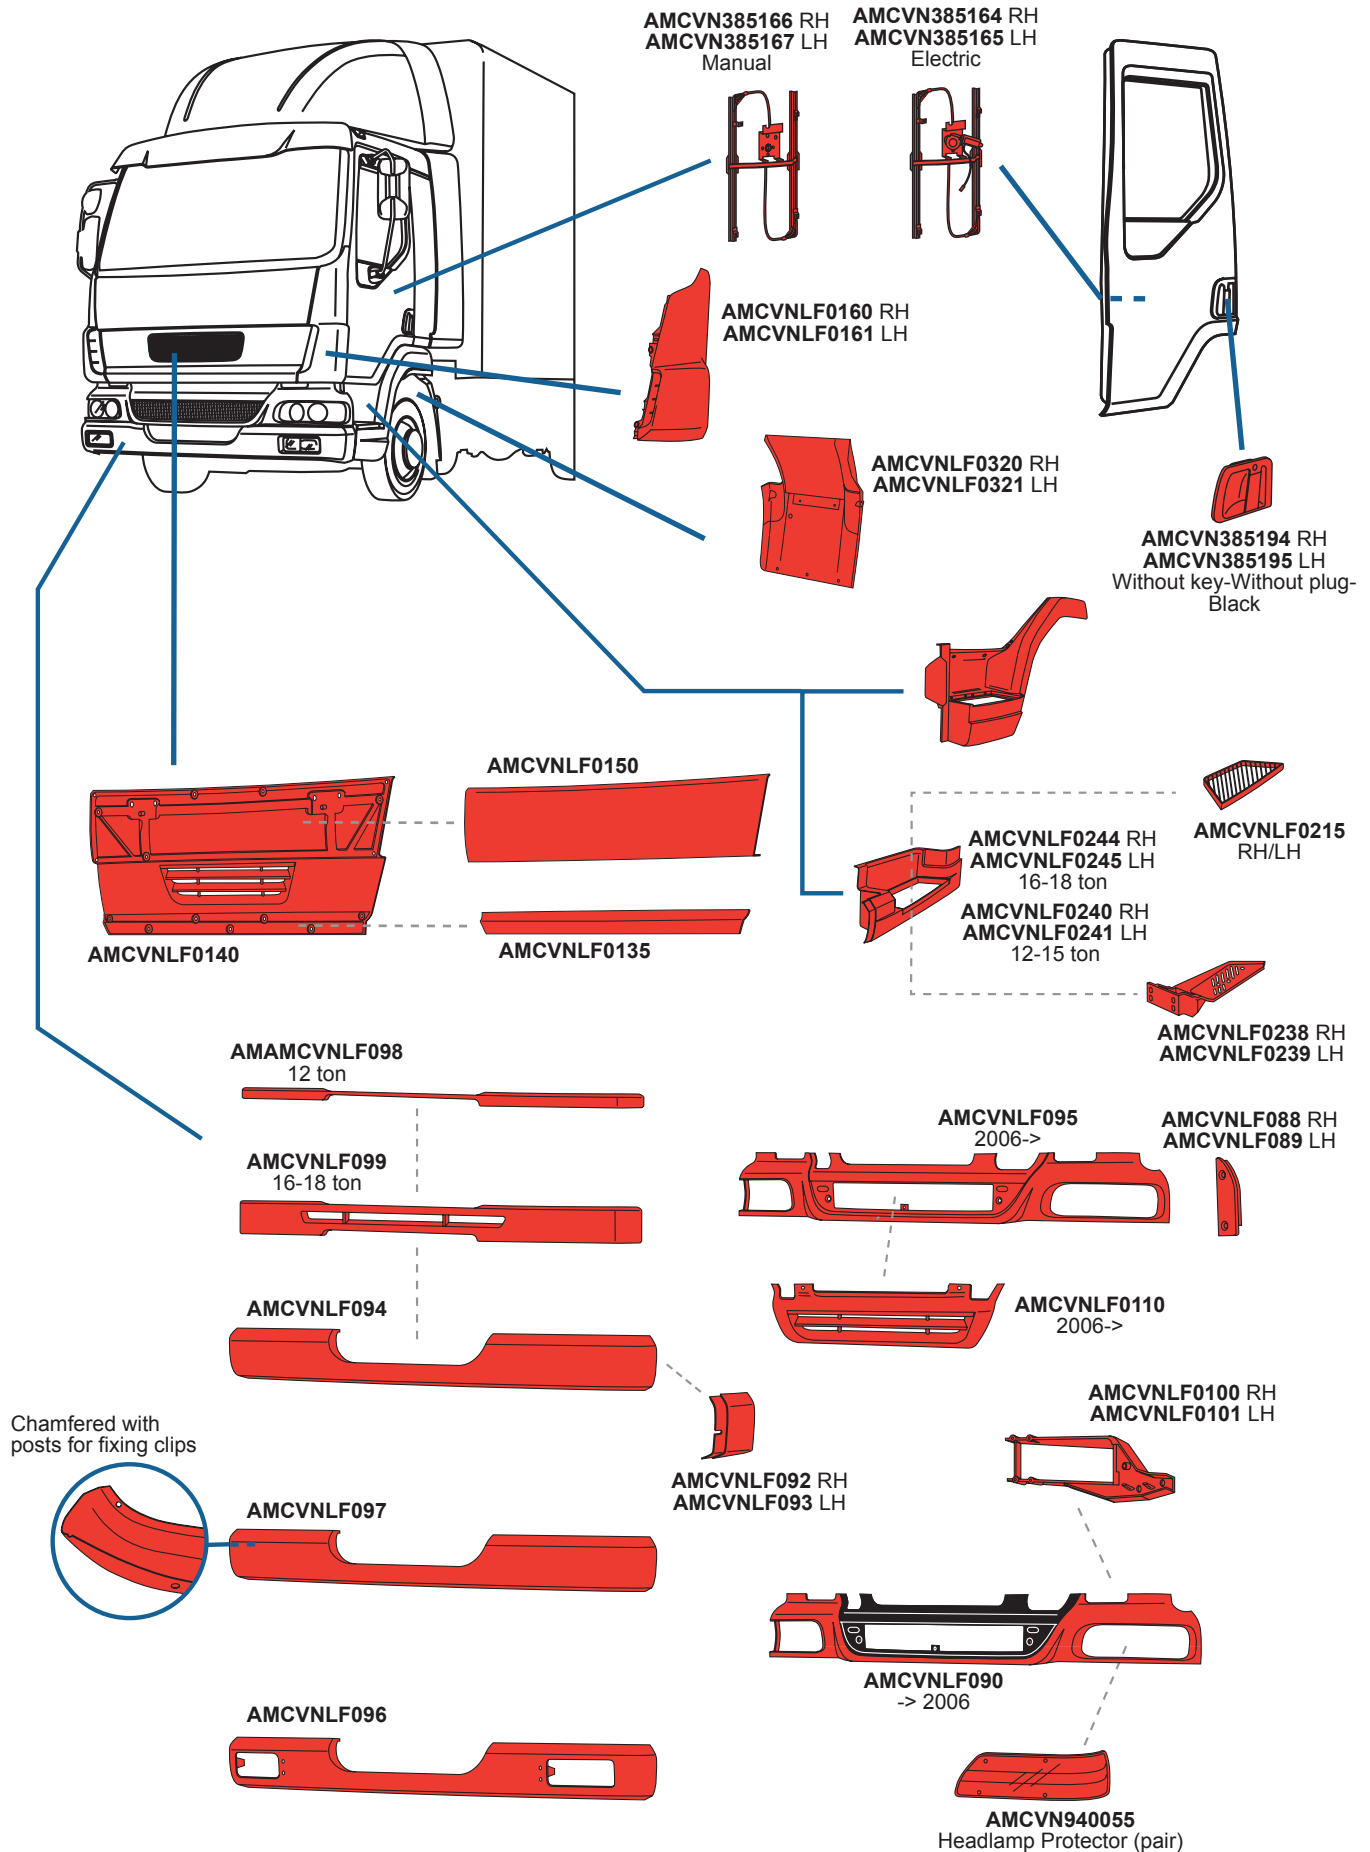

DAF LF55

2001 to 2012

DAF LF55