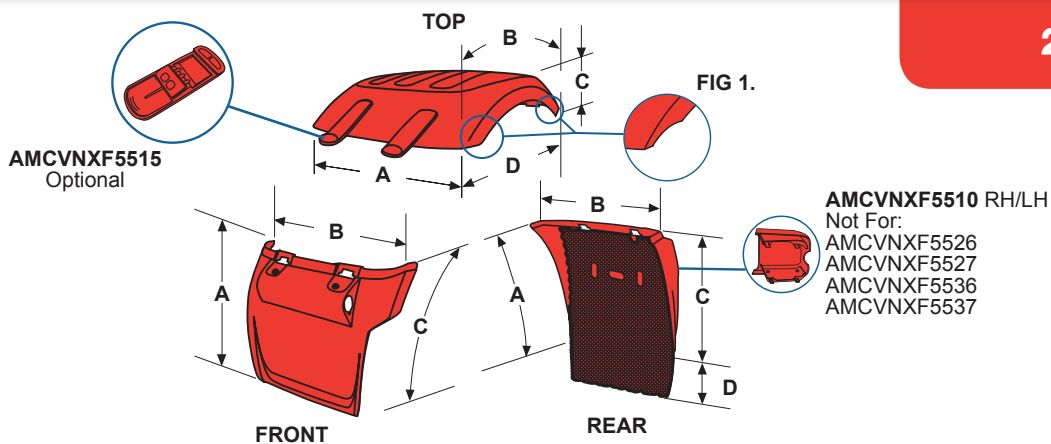

Position	Dimensions (mm)				Anti-Spray	Notes	Part No
	A	B	C	D			
	640	700	690		✗		AMCVNXF5516
	640	700	690		✗		AMCVNXF5517
	640	700	650		✗		AMCVNXF5528
	640	700	650		✗		AMCVNXF5529
	700	1170	180	1070	✗	With stretchers	AMCVNXF5520
	700	1170	180	1070	✗	With stretchers. Cut outs as Fig 1.	AMCVNXF5525
	730	700	640	128	✓	With Anti-Spray brackets	AMCVNXF5518
	730	700	640	128	✓	Without Anti-Spray brackets	AMCVNXF5538
	730	700	640	128	✓	With Anti-Spray brackets	AMCVNXF5519
	730	700	640	128	✓	Without Anti-Spray brackets	AMCVNXF5539
	650	700	620	195	✓	With Anti-Spray brackets	AMCVNXF5526
	675	690	690	376	✓	Without Anti-Spray brackets	AMCVNXF5536
	730	700	640	195	✓	With Anti-Spray brackets	AMCVNXF5522
	730	700	640	195	✓	Without Anti-Spray brackets	AMCVNXF5532
	650	700	620	195	✓	With Anti-Spray brackets	AMCVNXF5527
	675	690	690	376	✓	Without Anti-Spray brackets	AMCVNXF5537
	730	700	640	195	✓	With Anti-Spray brackets	AMCVNXF5523
	730	700	640	195	✓	Without Anti-Spray brackets	AMCVNXF5533