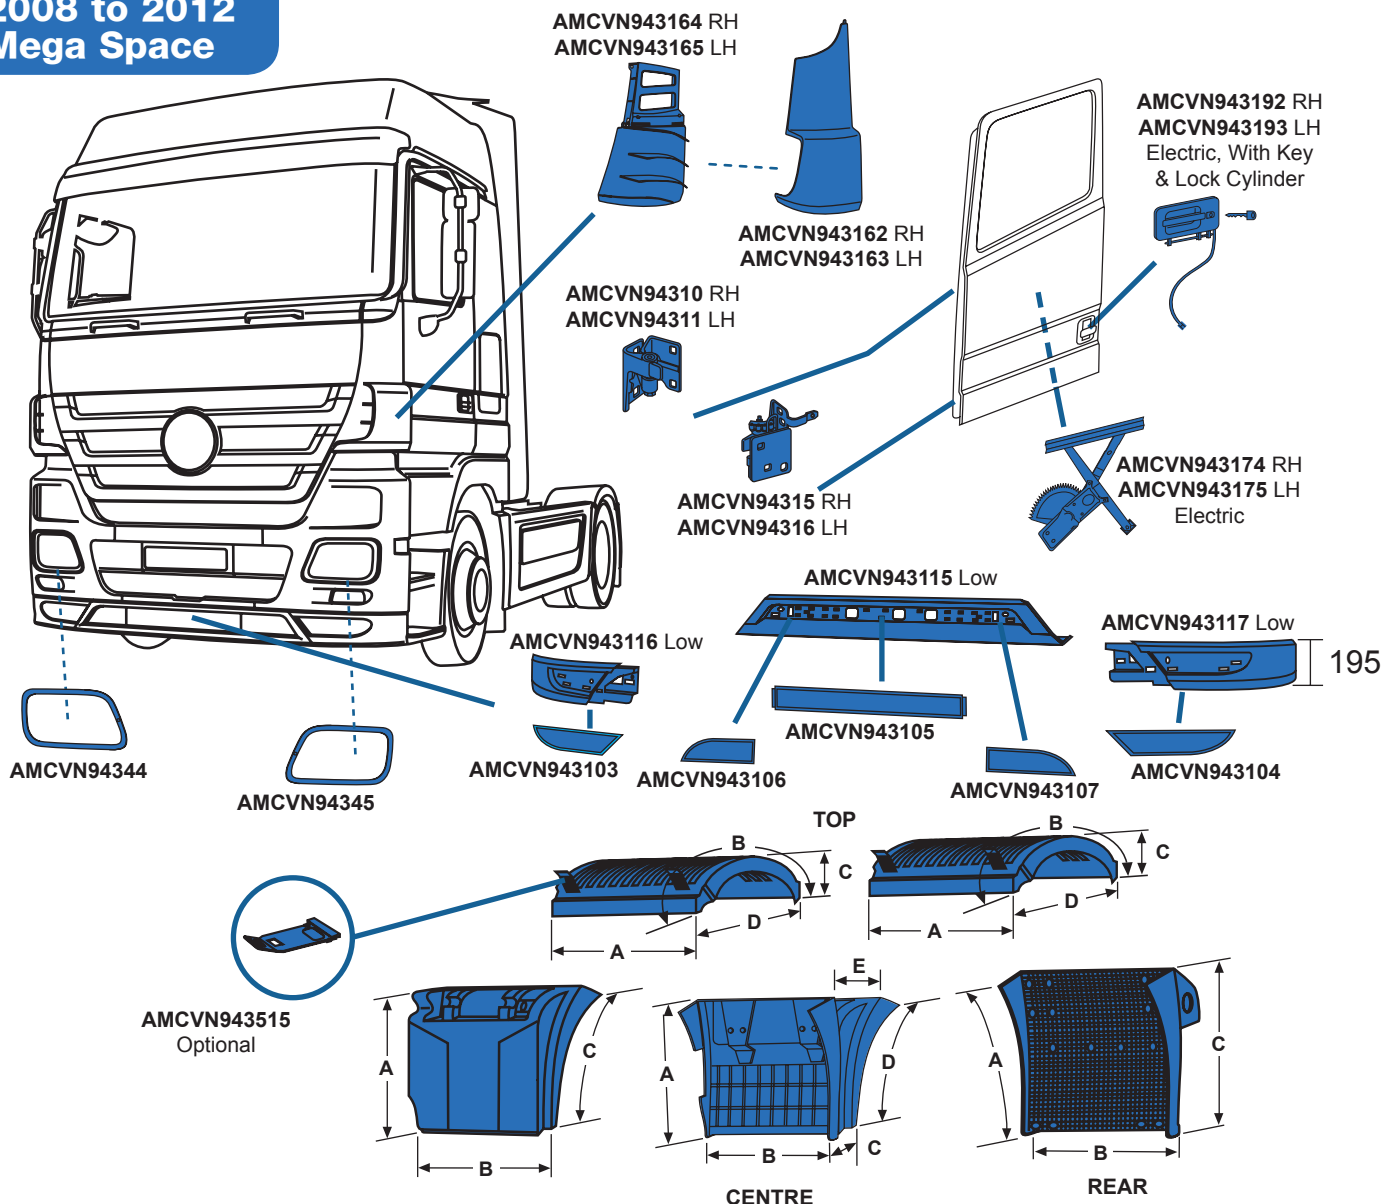

Mercedes Actros MP3

2008 to 2012
Mega Space

Mercedes Actros MP3

Position	Dimensions (mm)					Anti-Spray	Notes	Part No
	A	B	C	D	E			
	600	690	635			✗		AMCVN943516
	600	690	635			✗		AMCVN943517
	690	1340	290	1120		✗	With stretchers	AMCVN943525
	690	1360	310	1115		✗	With stretchers	AMCVN943520
	690	1375	330	1120		✗	With stretchers	AMCVN943535
	600	690	165	635	378	✗	Centre section	AMCVN943530
	648	690	600			✓		AMCVN543518
	648	690	600			✗		AMCVN543519