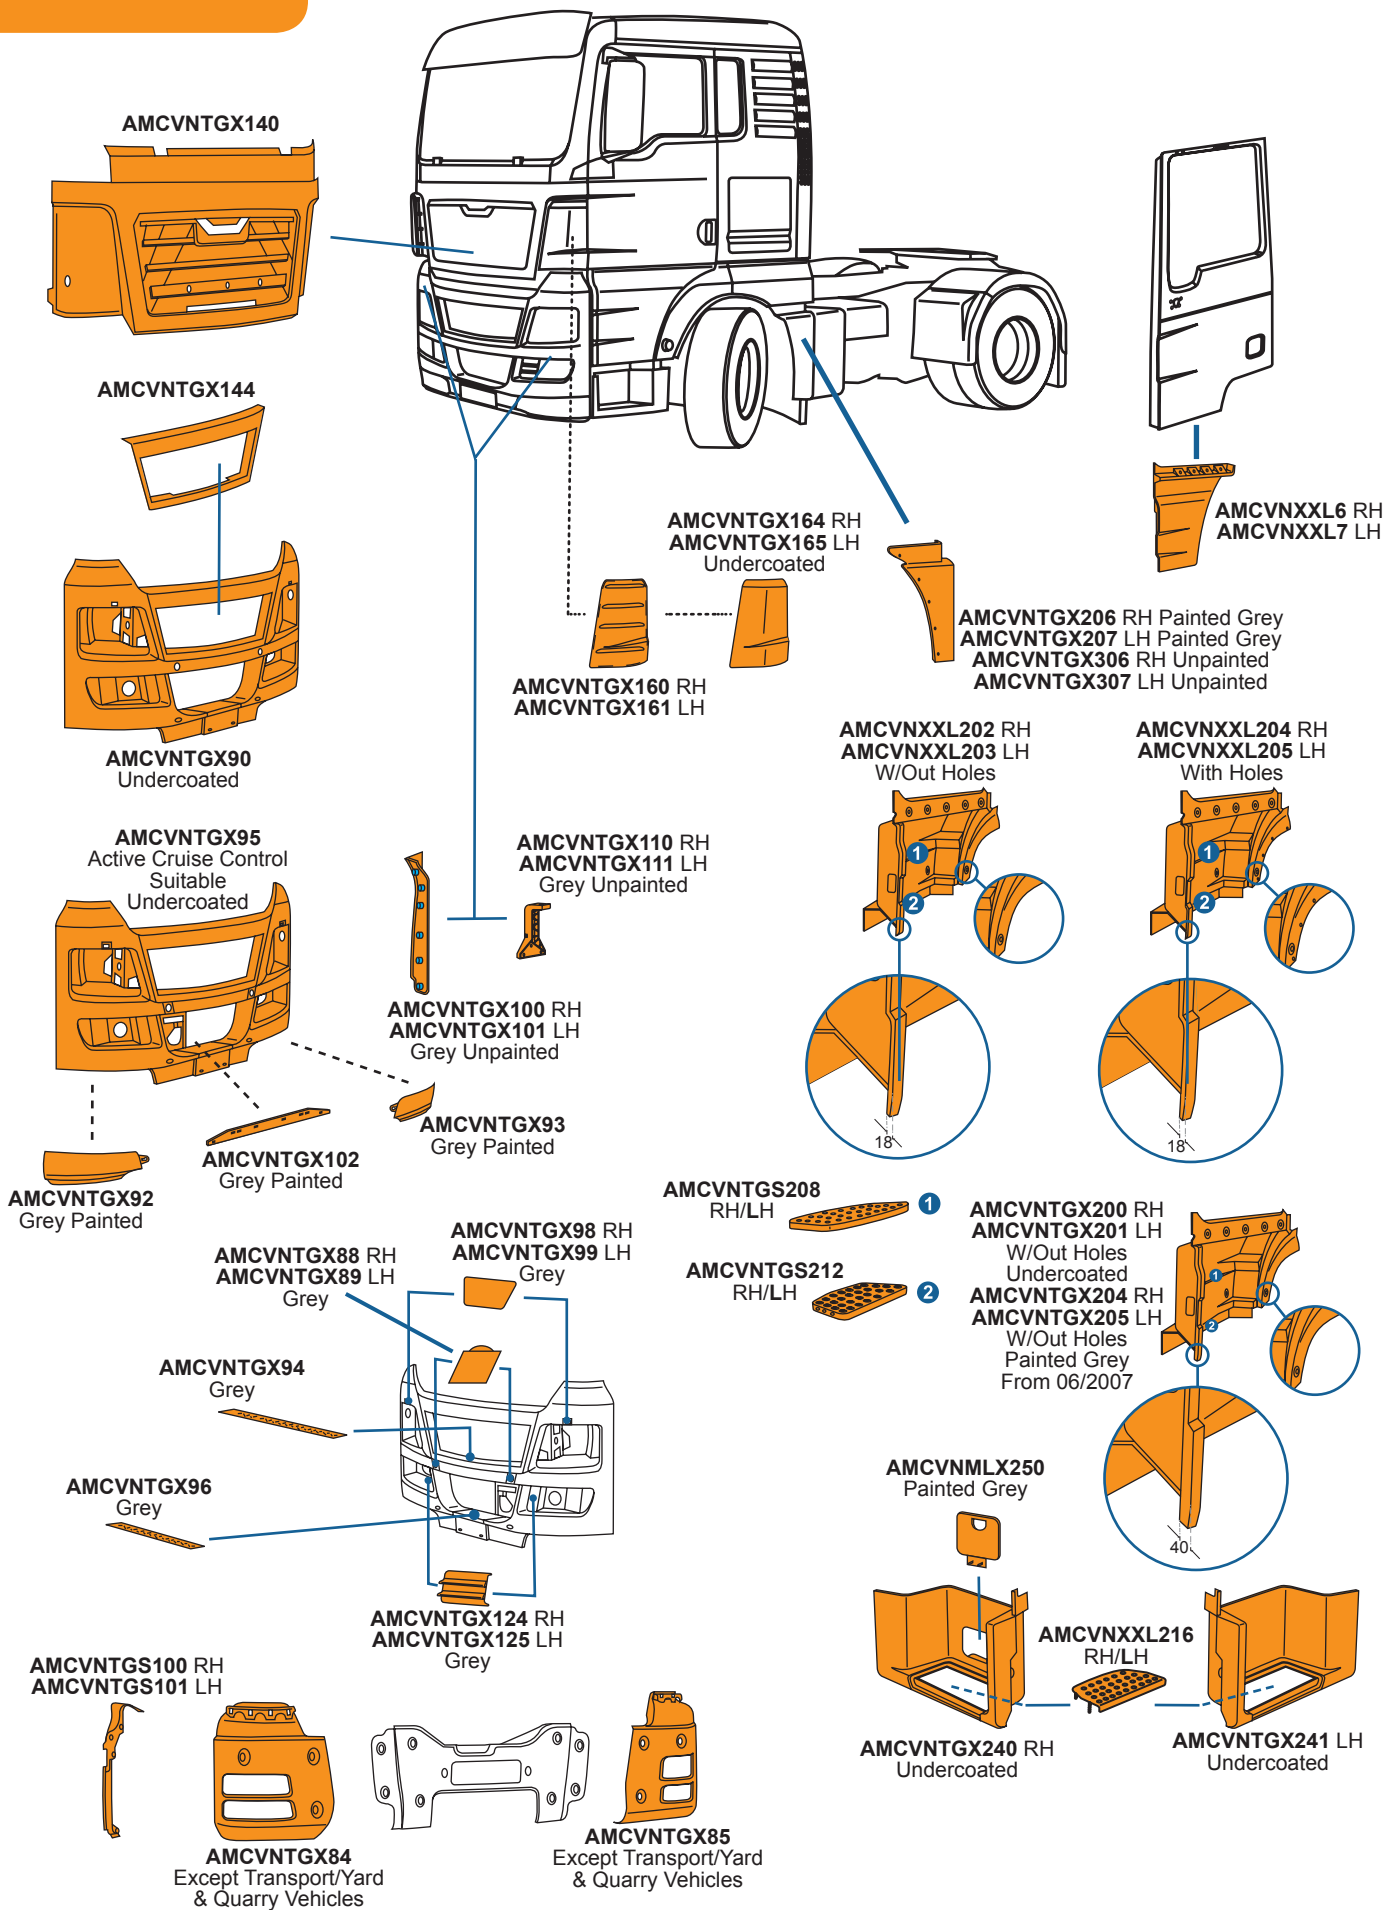

MAN TGX

2007 to 2014

MAN TGX