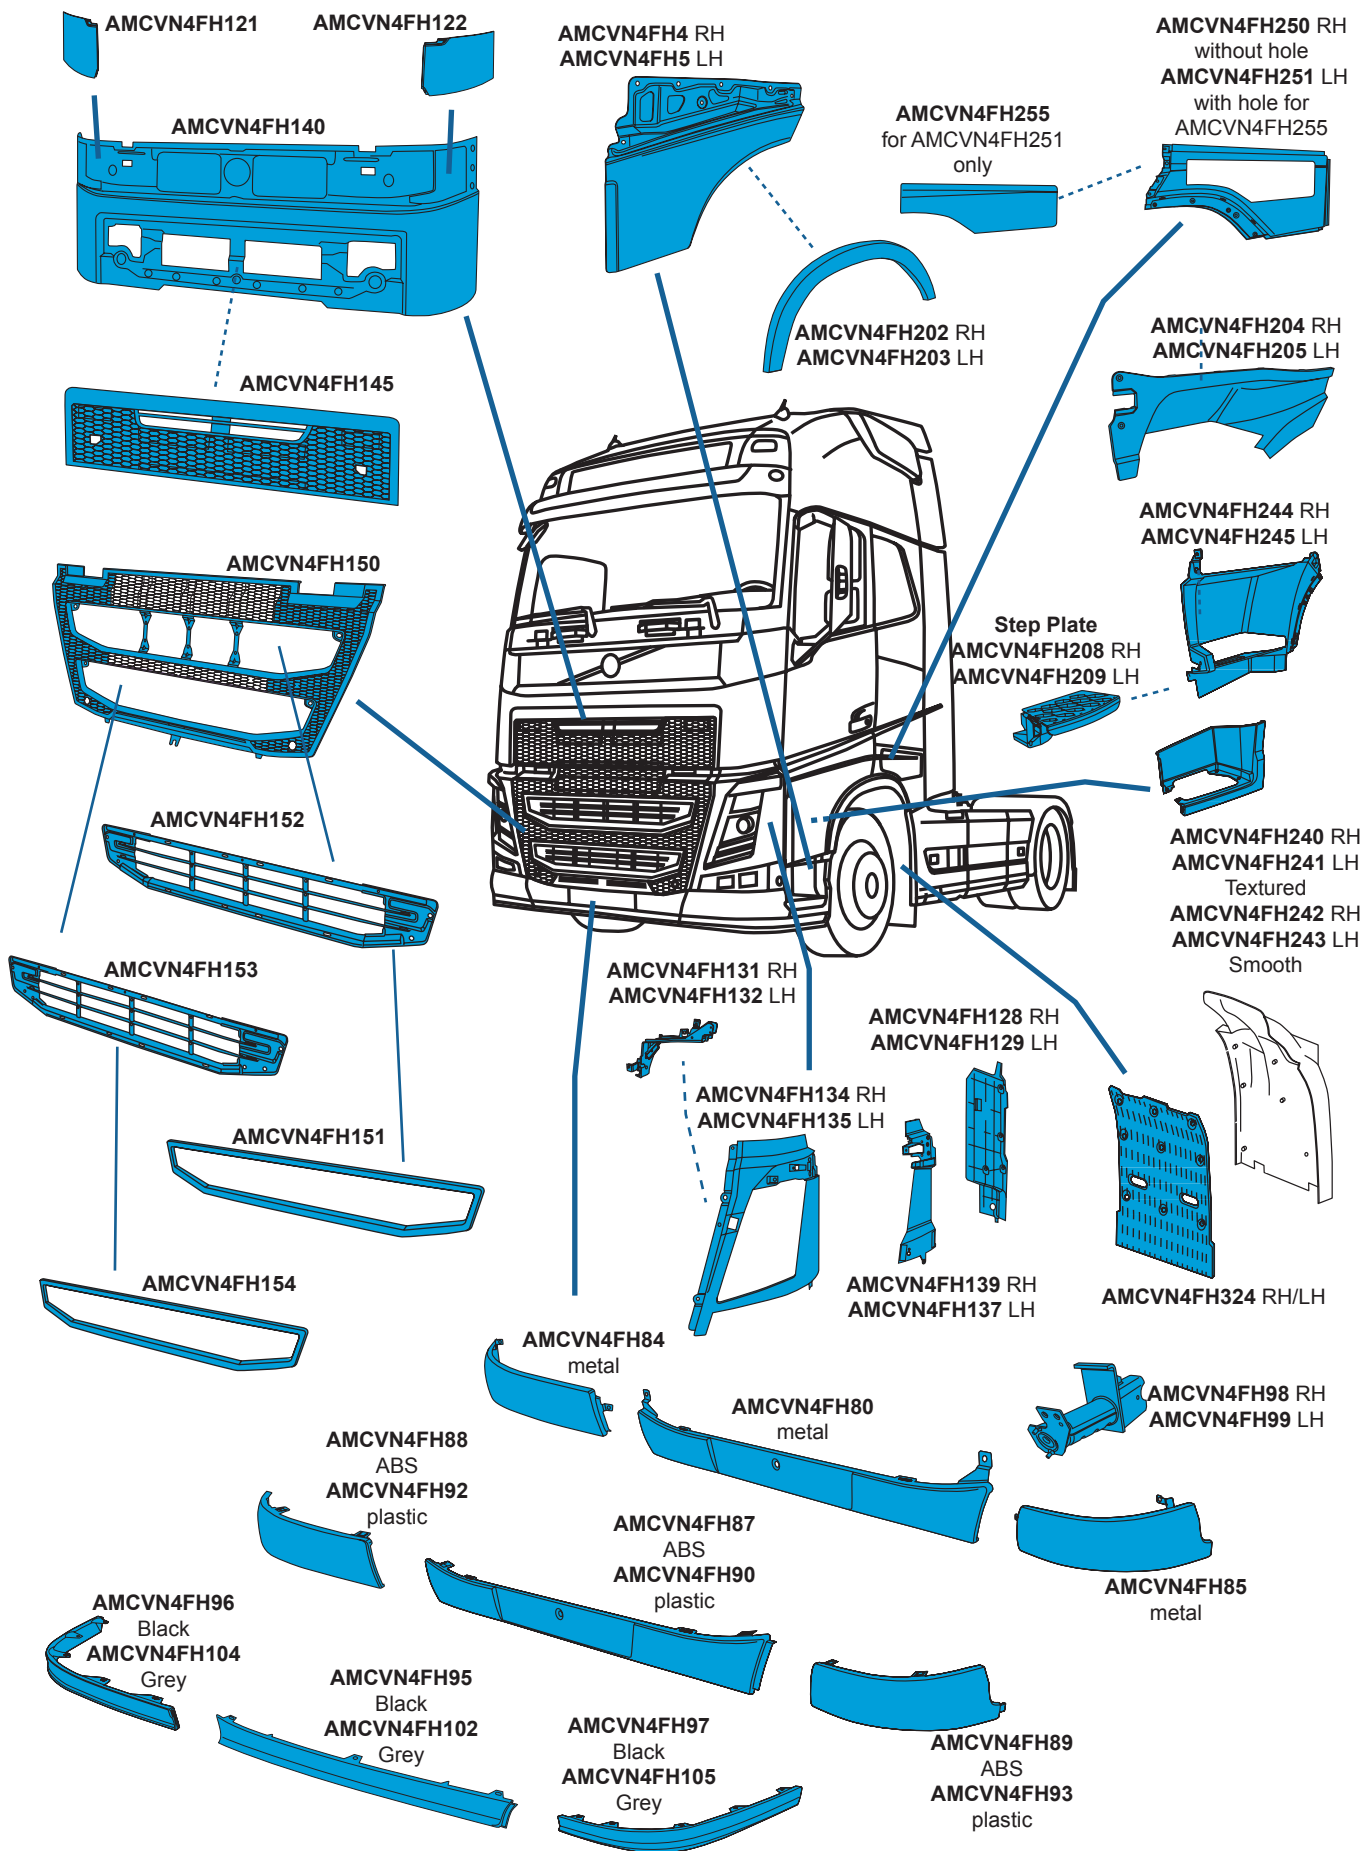

Volvo FH Euro 6

2013 on

Volvo FH Euro 6