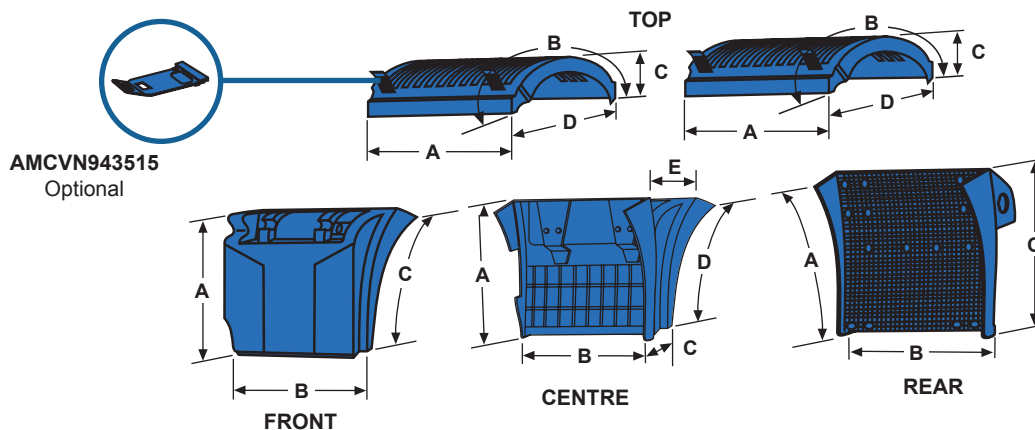

Mercedes Actros MP3

2008 to 2012

Mercedes Actros MP3

Mercedes Actros MP3

2008 to 2012

Position	Dimensions (mm)					Anti-Spray	Notes	Part No
	A	B	C	D	E			
	600	690	635			✗		AMCVN943516
	600	690	635			✗		AMCVN943517
	690	1340	290	1120		✗	With stretchers	AMCVN943525
	690	1360	310	1115		✗	With stretchers	AMCVN943520
	690	1375	330	1120		✗	With stretchers	AMCVN943535
	600	690	165	635	378	✗	Centre section	AMCVN943530
	648	690	600			✓		AMCVN543518
	648	690	600			✗		AMCVN543519