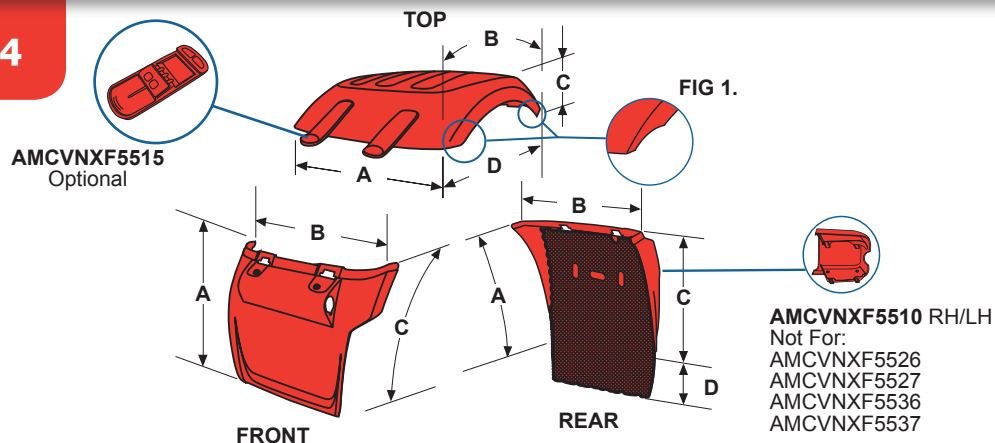

DAF XF105

2007 to 2014

DAF XF105

Position	Dimensions (mm)				Anti-Spray	Notes	Part No
	A	B	C	D			
	640	700	690		✗	With brackets	AMC/NXF5516
	640	700	690		✗	With brackets	AMC/NXF5517
	640	700	650		✗	With brackets	AMC/NXF5528
	640	700	650		✗	With brackets	AMC/NXF5529
	700	1170	180	1070	✗	With stretchers	AMC/NXF5520
	700	1170	180	1070	✗	With stretchers. Cut outs as Fig 1.	AMC/NXF5525
	730	700	640	128	✓	With Anti-Spray brackets	AMC/NXF5518
	730	700	640	128	✓	Without Anti-Spray brackets	AMC/NXF5538
	730	700	640	128	✓	With Anti-Spray brackets	AMC/NXF5519
	730	700	640	128	✓	Without Anti-Spray brackets	AMC/NXF5539
	650	700	620	195	✓	With Anti-Spray brackets	AMC/NXF5526
	675	690	690	376	✓	Without Anti-Spray brackets	AMC/NXF5536
	730	700	640	195	✓	With Anti-Spray brackets	AMC/NXF5522
	730	700	640	195	✓	Without Anti-Spray brackets	AMC/NXF5532
	650	700	620	195	✓	With Anti-Spray brackets	AMC/NXF5527
	675	690	690	376	✓	Without Anti-Spray brackets	AMC/NXF5537
	730	700	640	195	✓	With Anti-Spray brackets	AMC/NXF5523
	730	700	640	195	✓	Without Anti-Spray brackets	AMC/NXF5533