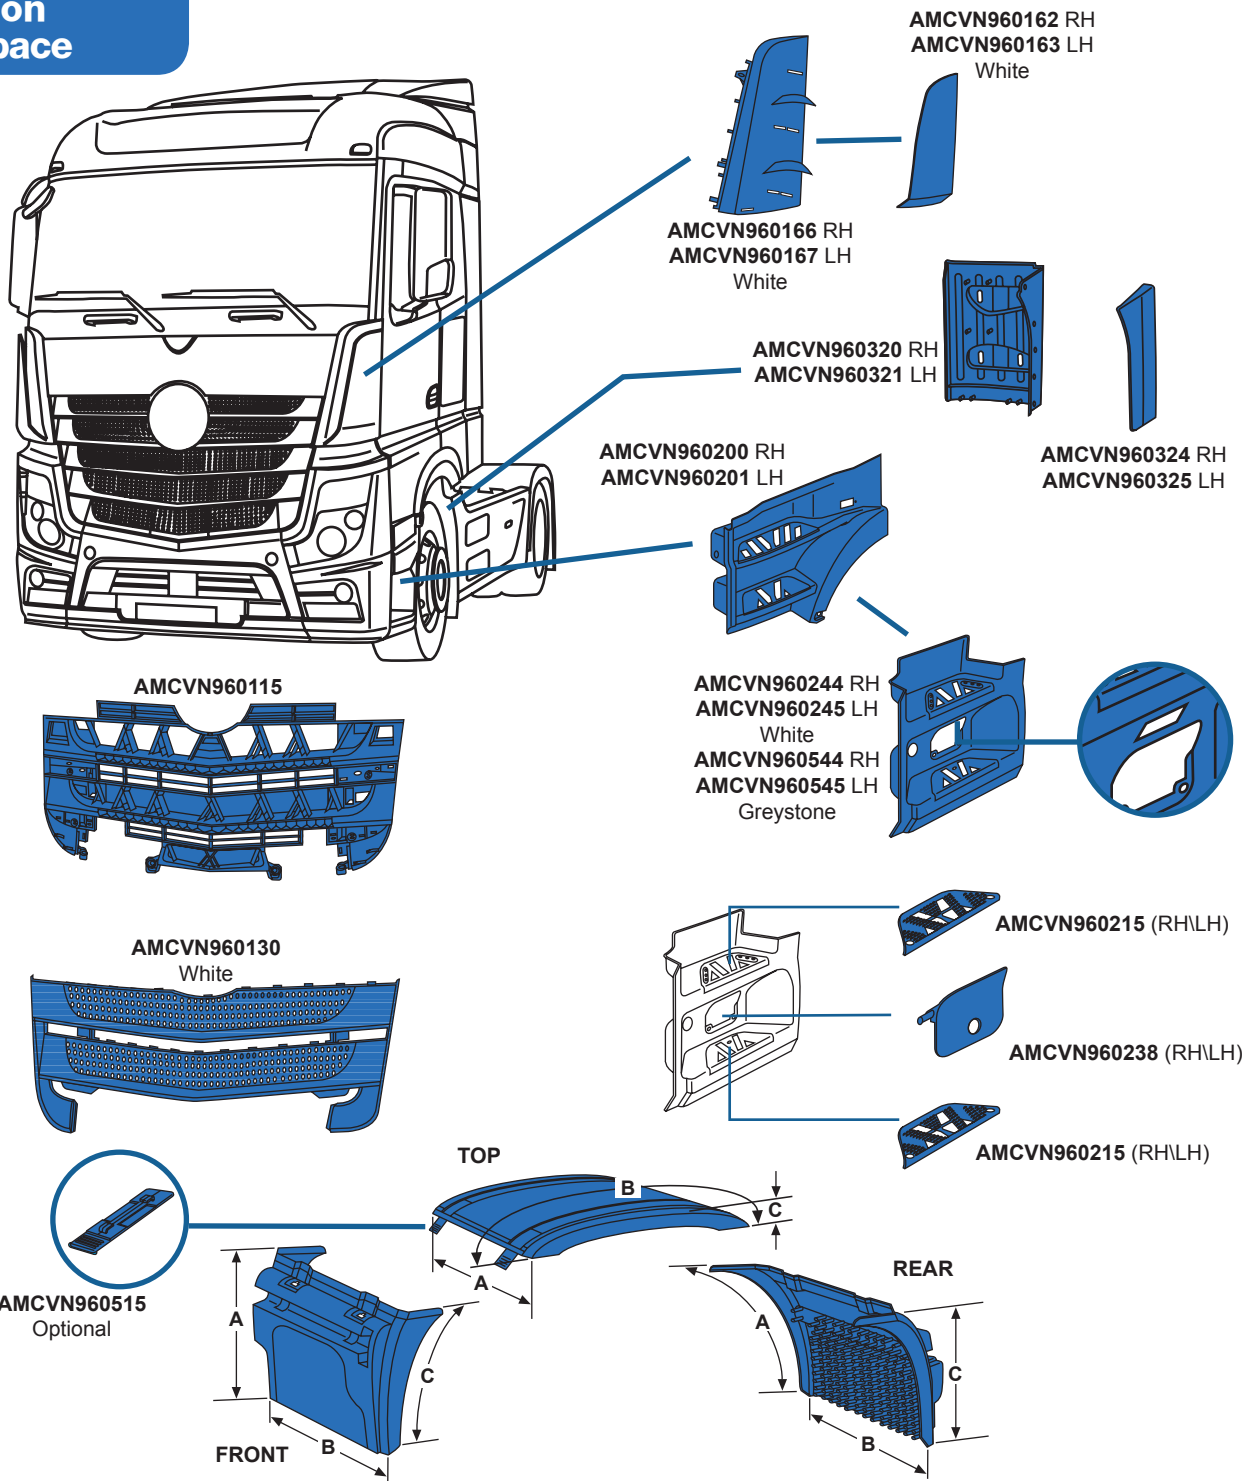

Mercedes Actros MP4

2012 on
Big Space

Mercedes Actros MP4

Position	Dimensions (mm)			Anti-Spray	Notes	Part No
	A	B	C			
	640	700	670	✗		AMCVN960516
	640	700	670	✗		AMCVN960517
	700	1190	185	✗	With stretchers	AMCVN960520
	700	1225	215	✗	With stretchers	AMCVN960525
	670	100	640	✓		AMCVN960518