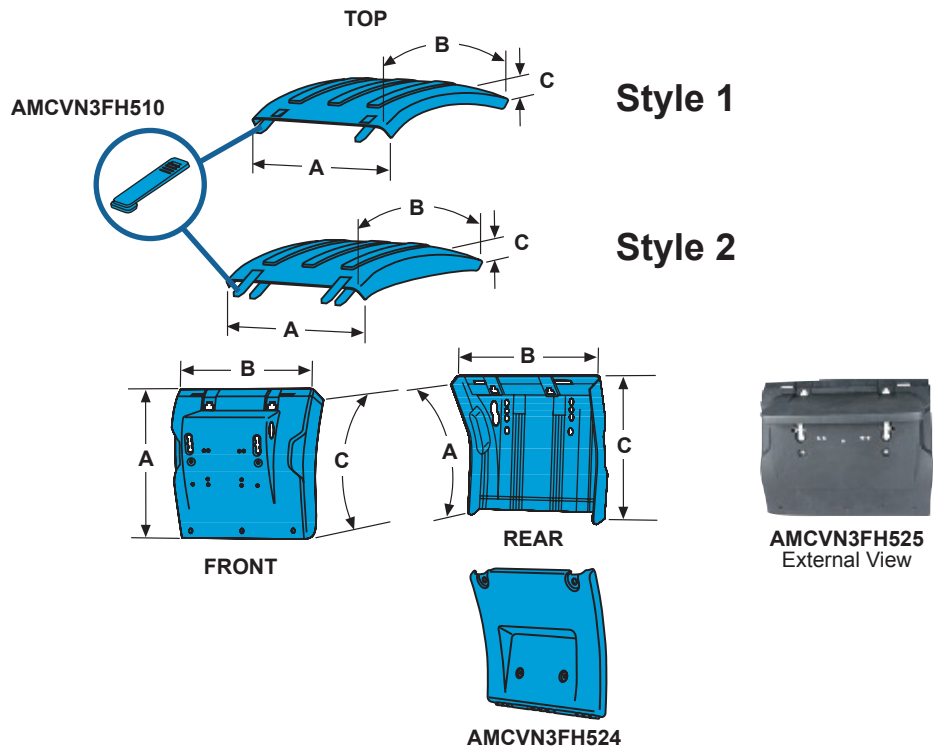

Renault T Series Euro 6

2013 on

Renault T Series Euro 6

Renault Premium

2006 on

Renault Premium

Position	Style	Dimensions (mm)				Anti-Spray	Notes	Part No
		A	B	C	D			
	2	690	530	590		✗	Without brackets	AMCVN2FH505
	1	530	700	580		✗		AMCVN3FH515
	2	530	690	590		✗	With brackets	AMCVNPRM514
	1	550	700	580		✗		AMCVN3FH522
	2	530	690	590		✗	With brackets	AMCVNPRM517
	2	530	690	590		✗		AMCVNPRM518
	1	550	700	580		✗		AMCVN3FH523
	2	530	690	590		✗	With brackets	AMCVNPRM516
	2	530	650	90		✗		AMCVNPRM519
	2	690	1180	215		✗	Without stretchers, semi flat	AMCVN2FH515
	2	690	1195	265	1040	✗	Without stretchers, circular	AMCVN2FH520
	2	700	1135	190		✗	With stretchers, semi flat	AMCVN3FH520
	2	700	1180	235		✗	Without stretchers, circular	AMCVN3FH530
	2	700	1000	140	950	✗	With stretchers, flat	AMCVN3FH535
	1	700	1135	190		✗	With stretchers, semi flat	AMCVN3FH540
	2	690	1180	215		✗	With stretchers, semi flat	AMCVNPRM525
	1	530	700	580		✗		AMCVN3FH525

Volvo FH Euro 6

2013 on

Volvo FH Euro 6

Position	Style	Dimensions (mm)			Anti-Spray	Notes	Part No
		A	B	C			
		550	700	580	✗		AMCVN3FH522
		550	700	580	✗		AMCVN3FH523
		530	700	580	✗		AMCVN3FH515
	1	700	1135	190	✗	With 4x stretchers, semi-flat	AMCVN3FH520
	1	700	1180	235	✗	Without stretchers, circular	AMCVN3FH530
	2	700	1000	140	✗		AMCVN3FH535
	2	700	1135	190	✗	With 4x stretchers, semi-flat	AMCVN3FH540
		580	700	530	✗		AMCVN3FH525
		530	700	580	✗		AMCVN3FH515