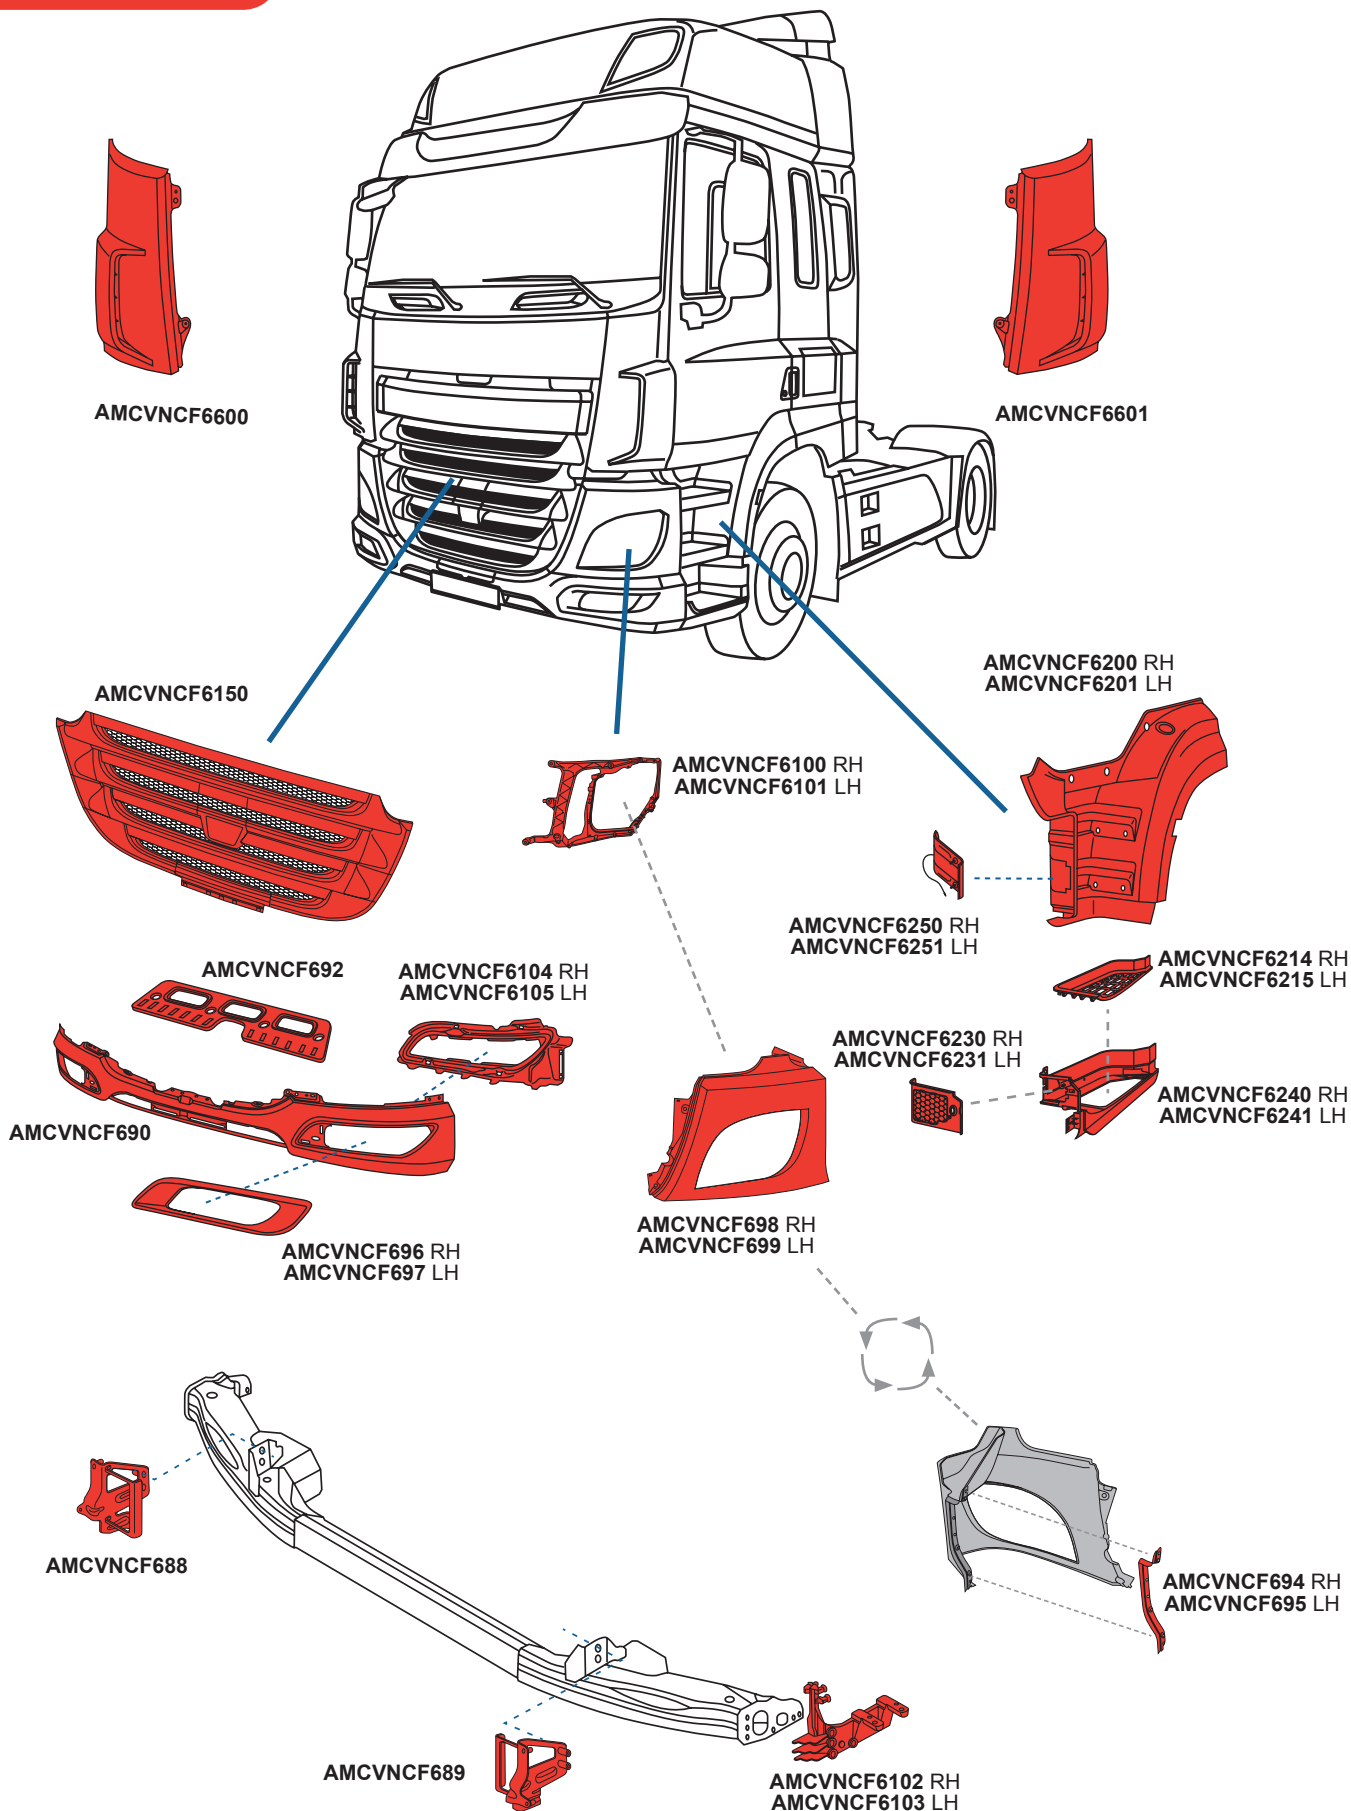

DAF CF Euro 6

2012 on

DAF CF Euro 6