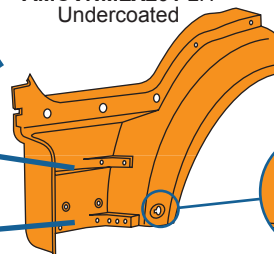

AMCVNMLX145

AMCVNMLX200 RH
AMCVNMLX201 LH
Undercoated

AMCVNXXL208
RH/LH

AMCVNTGS212
RH/LH

AMCVNMLX250
Grey Painted

AMCVNMLX241 LH
Grey Painted

AMCVNXXL216
RH/LH

AMCVNMLX240 RH
Grey Painted

AMCVNMLX245 LH
Undercoated

AMCVNMLX244 RH
Undercoated

AMCVNMLX85
Grey Painted