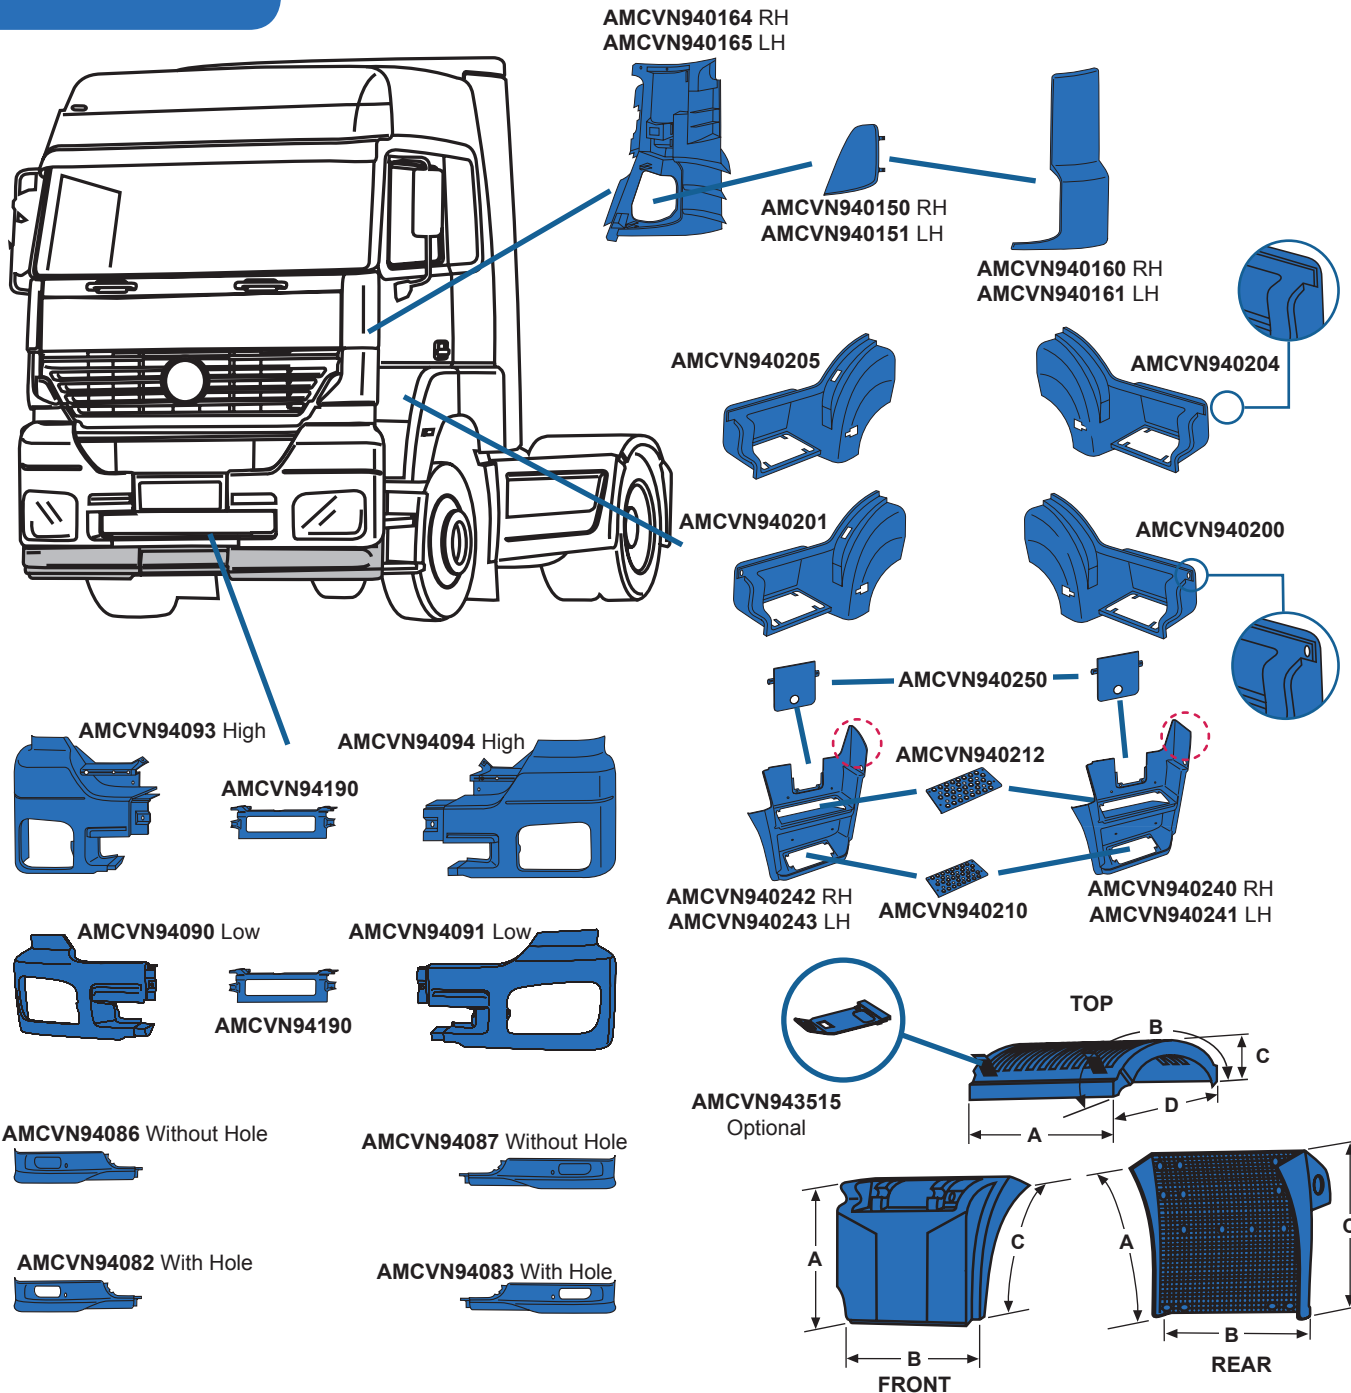

Mercedes Axor 2

2005 on

Mercedes Axor 2

Position	Dimensions (mm)				Anti-Spray	Notes	Part No
	A	B	C	D			
	600	690	635		✗		AMCVN943516
	600	690	635		✗		AMCVN943517
	690	1340	290	1120	✗	With stretchers	AMCVN943525
	690	1360	310	1115	✗	With stretchers	AMCVN943520
	690	1375	330	1120	✗	With stretchers	AMCVN943535
	648	690	600		✓		AMCVN543518
	648	690	600		✗		AMCVN543519