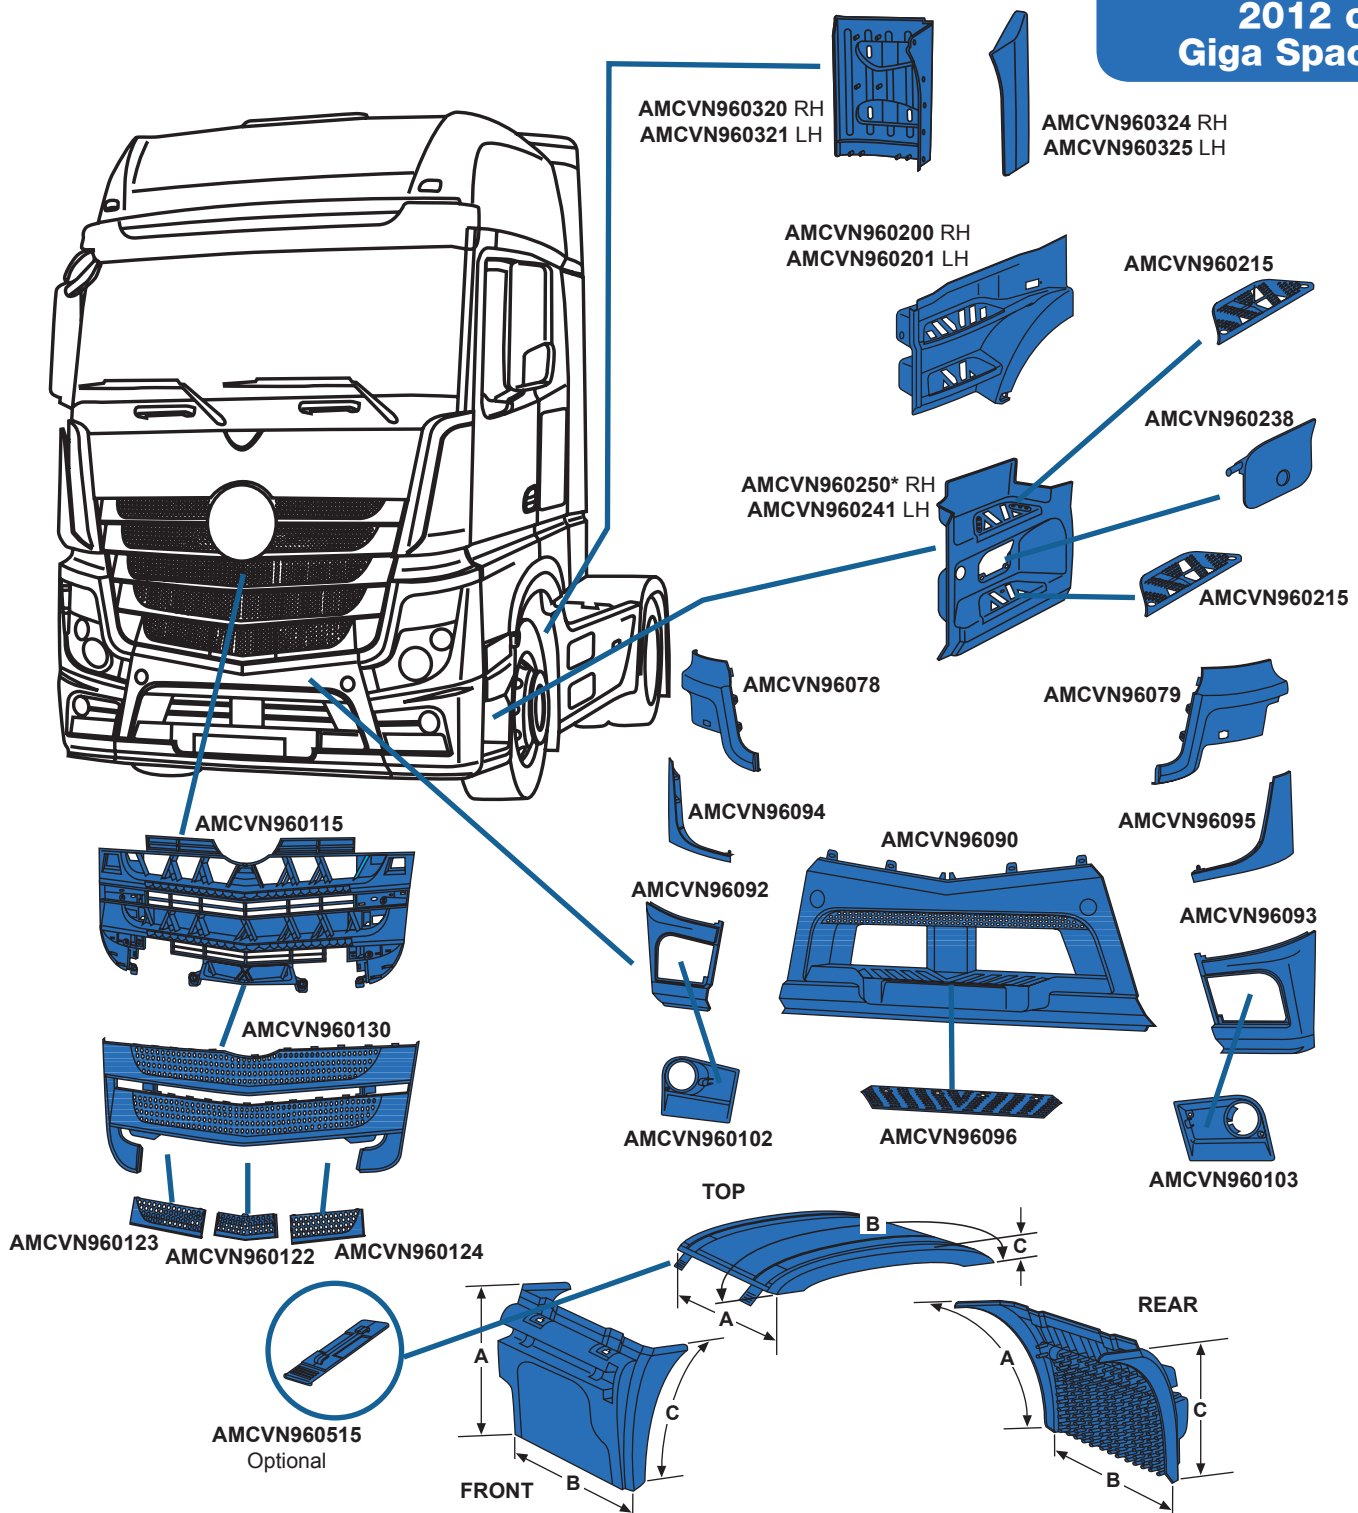

Mercedes Actros MP4

2012 on
Giga Space

Mercedes Actros MP4

Position	Dimensions (mm)			Anti-Spray	Notes	Part No
	A	B	C			
	640	700	670	✗		AMCVN960516
	640	700	670	✗		AMCVN960517
	700	1190	185	✗	With stretchers	AMCVN960520
	700	1225	215	✗	With stretchers	AMCVN960525
	670	100	640	✓		AMCVN960518