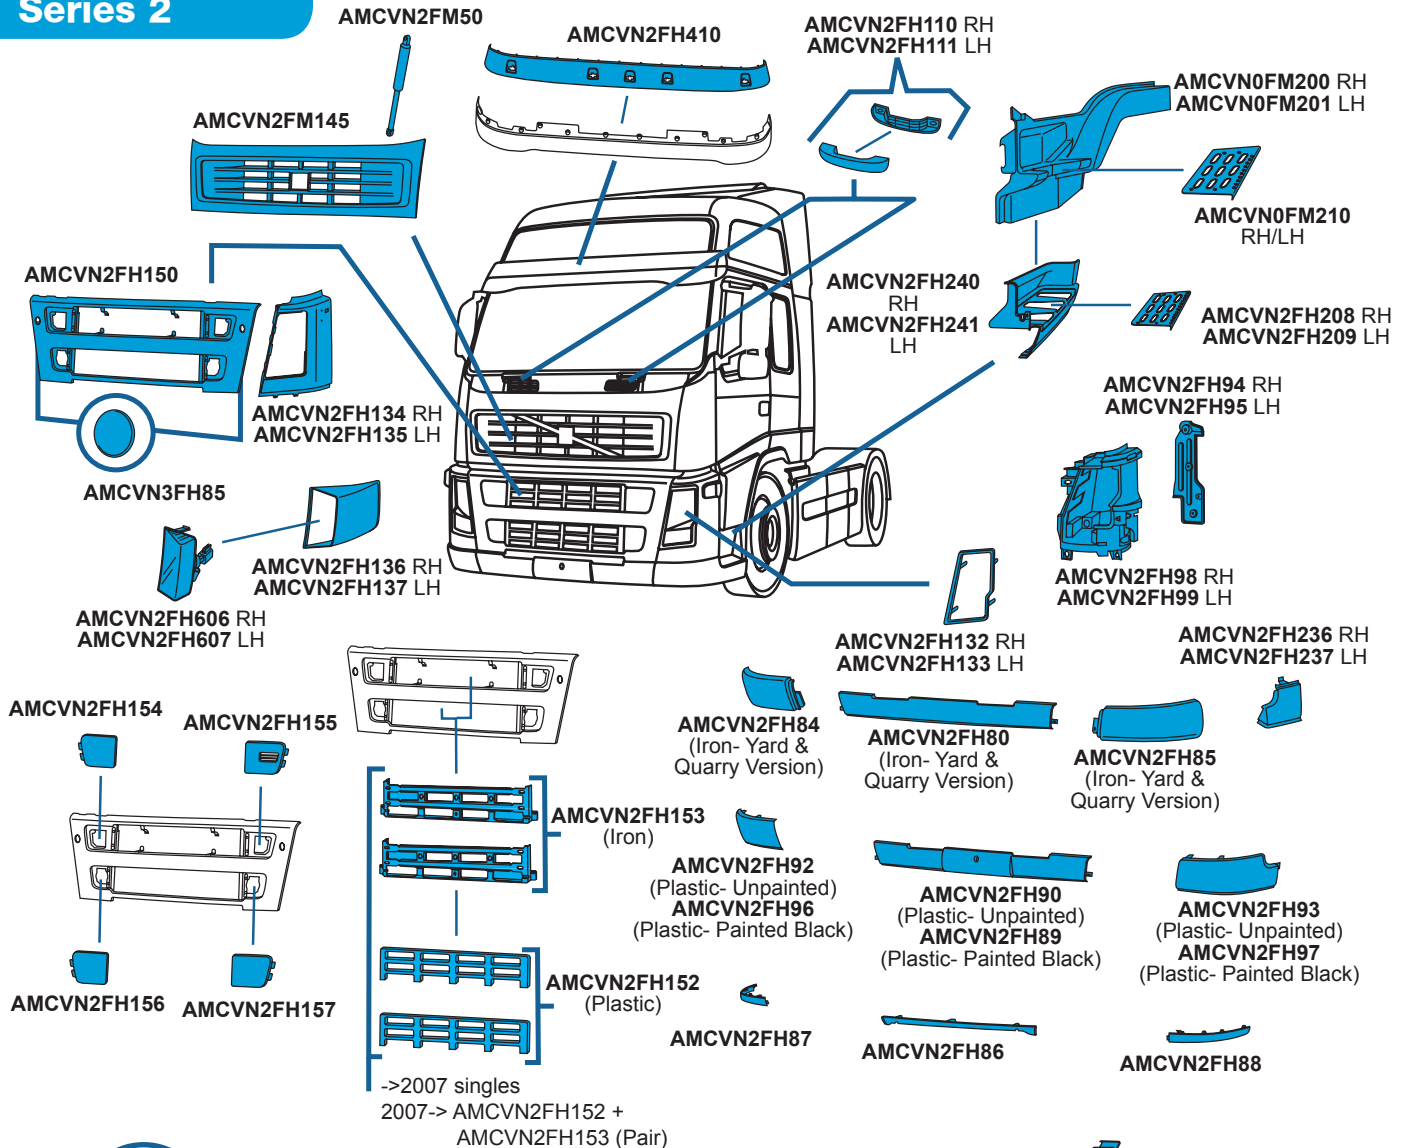

Volvo FH13

Volvo FL

2006 on

Volvo FL

Volvo FM7, FM10, FM12

2001 to 2005
Series 2

Volvo FM7, FM10, FM12

Position	Dimensions (mm)			Anti-Spray	Notes	Part No
	A	B	C			
	530	690	590	✗	Without brackets	AMCVN2FH505
	690	1180	215	✗	Semi flat, without stretchers	AMCVN2FH515
	690	1195	265	✗	Circular, without stretchers	AMCVN2FH520
	590	690	530	✗	With brackets	AMCVN2FH518