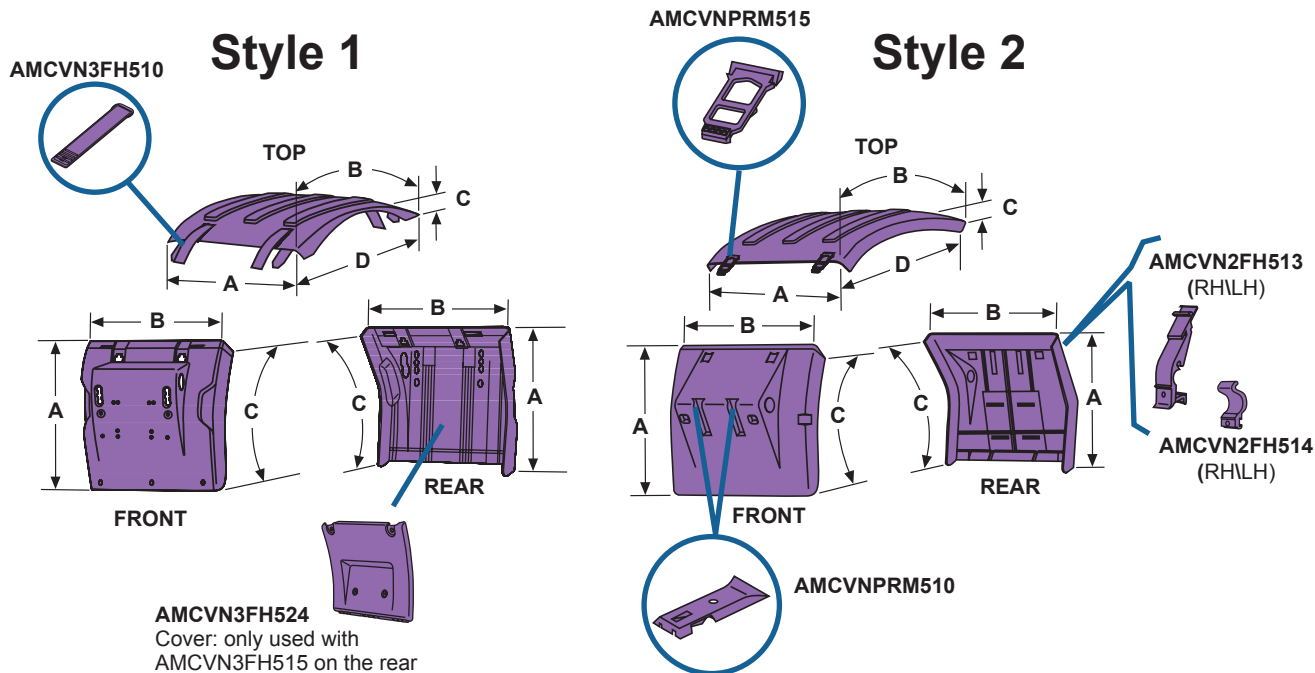

Renault T Series Euro 6

2013 on

Renault T Series Euro 6

Renault Premium

2006 on

Renault Premium

Position	Style	Dimensions (mm)				Anti-Spray	Notes	Part No
		A	B	C	D			
	2	690	530	590		✗	Without brackets	AMCVN2FH505
	1	530	700	580		✗		AMCVN3FH515
	2	530	690	590		✗	With brackets	AMCVNPRM514
	1	550	700	580		✗		AMCVN3FH522
	2	530	690	590		✗	With brackets	AMCVNPRM517
	2	530	690	590		✗		AMCVNPRM518
	1	550	700	580		✗		AMCVN3FH523
	2	530	690	590		✗	With brackets	AMCVNPRM516
	2	530	650	90		✗		AMCVNPRM519
	2	690	1180	215		✗	Without stretchers, semi flat	AMCVN2FH515
	2	690	1195	265	1040	✗	Without stretchers, circular	AMCVN2FH520
	2	700	1135	190		✗	With stretchers, semi flat	AMCVN3FH520
	2	700	1180	235		✗	Without stretchers, circular	AMCVN3FH530
	2	700	1000	140	950	✗	With stretchers, flat	AMCVN3FH535
	1	700	1135	190		✗	With stretchers, semi flat	AMCVN3FH540
	2	690	1180	215		✗	With stretchers, semi flat	AMCVNPRM525
	1	530	700	580		✗		AMCVN3FH525

Volvo FH Euro 6

2013 on

Volvo FH Euro 6

Position	Style	Dimensions (mm)			Anti-Spray	Notes	Part No
		A	B	C			
		550	700	580	✗		AMCVN3FH522
		550	700	580	✗		AMCVN3FH523
		530	700	580	✗		AMCVN3FH515
	1	700	1135	190	✗	With 4x stretchers, semi-flat	AMCVN3FH520
	1	700	1180	235	✗	Without stretchers, circular	AMCVN3FH530
	2	700	1000	140	✗		AMCVN3FH535
	2	700	1135	190	✗	With 4x stretchers, semi-flat	AMCVN3FH540
		580	700	530	✗		AMCVN3FH525
		530	700	580	✗		AMCVN3FH515