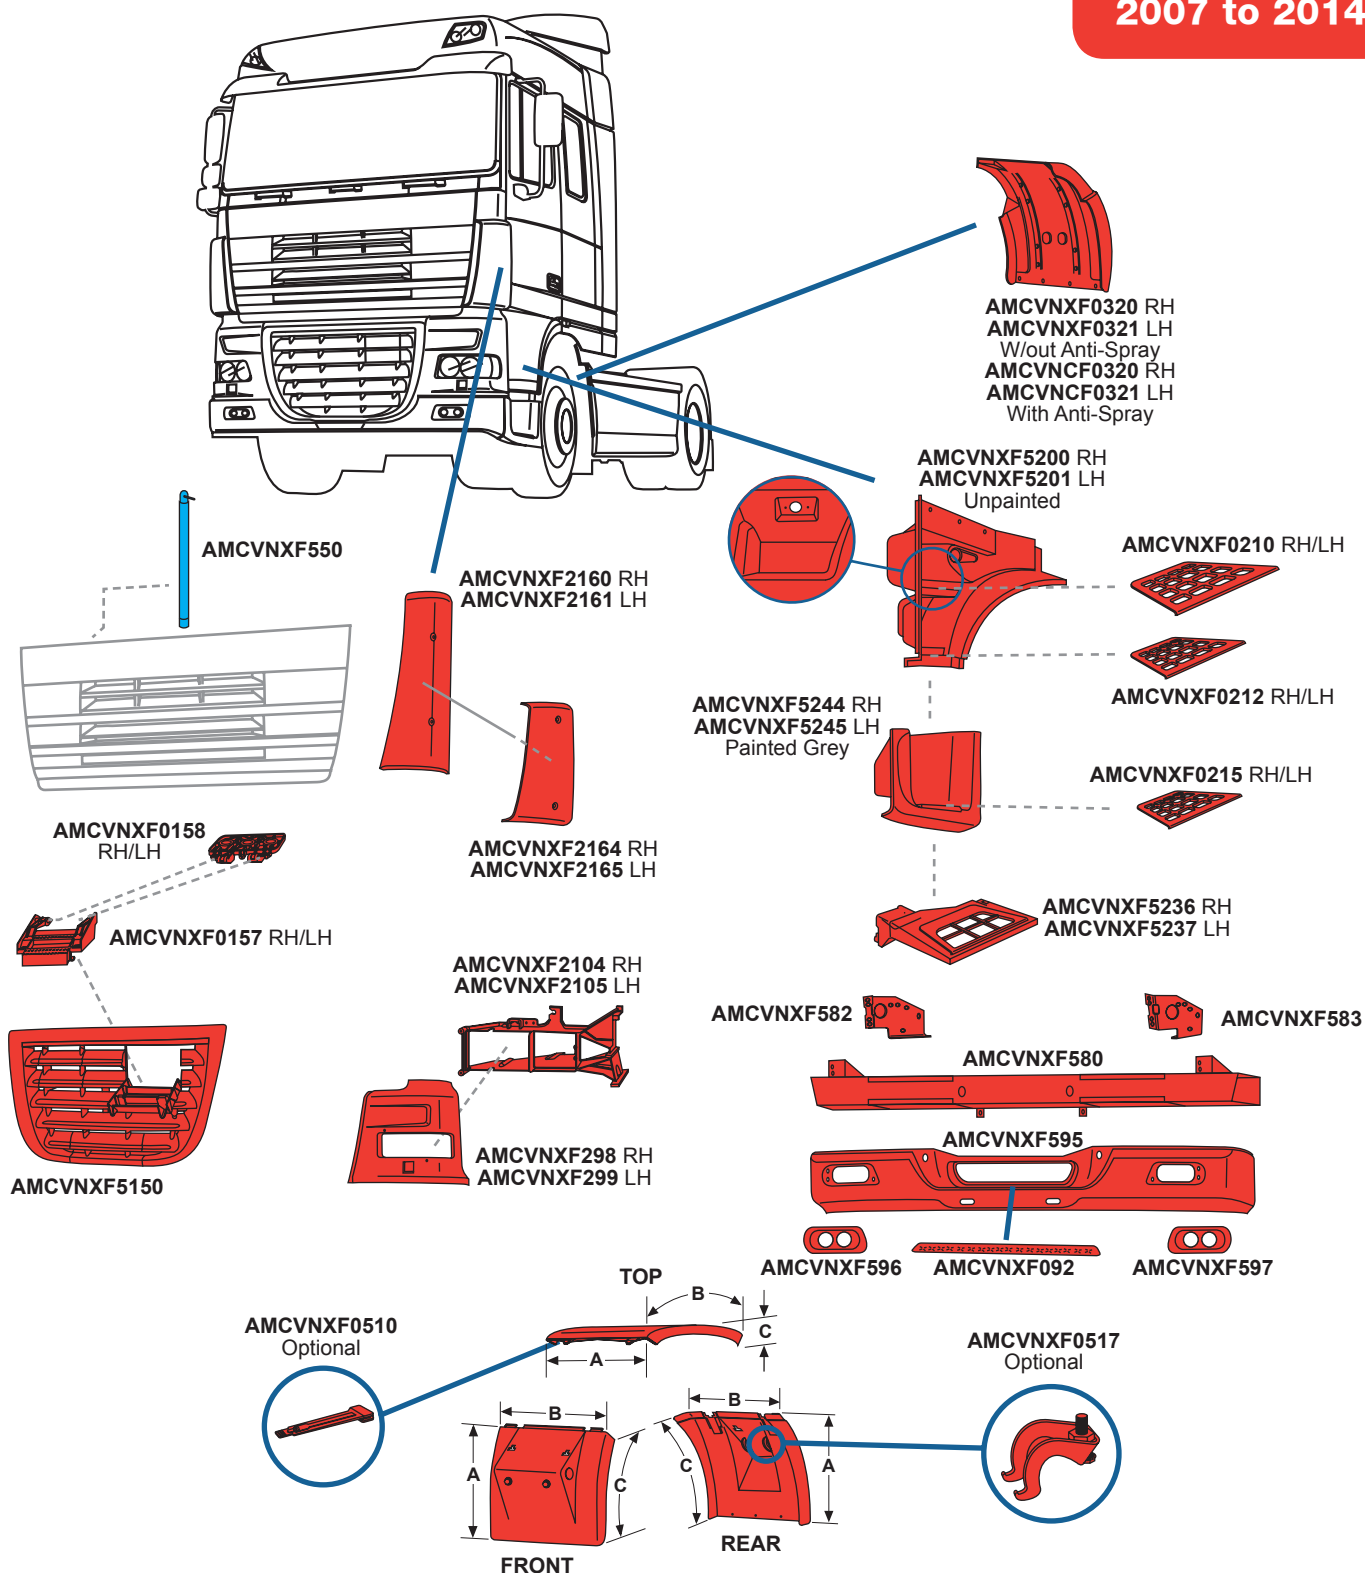

DAF XF105

2007 to 2014

DAF XF105

Position	Dimensions (mm)				Anti-Spray	Notes	Part No
	A	B	C	D			
	590	670	660		✗	With brackets. Check dimensions	AMCVNXF0515
	670	920	195		✗	With stretchers. Check dimensions	AMCVNXF0520