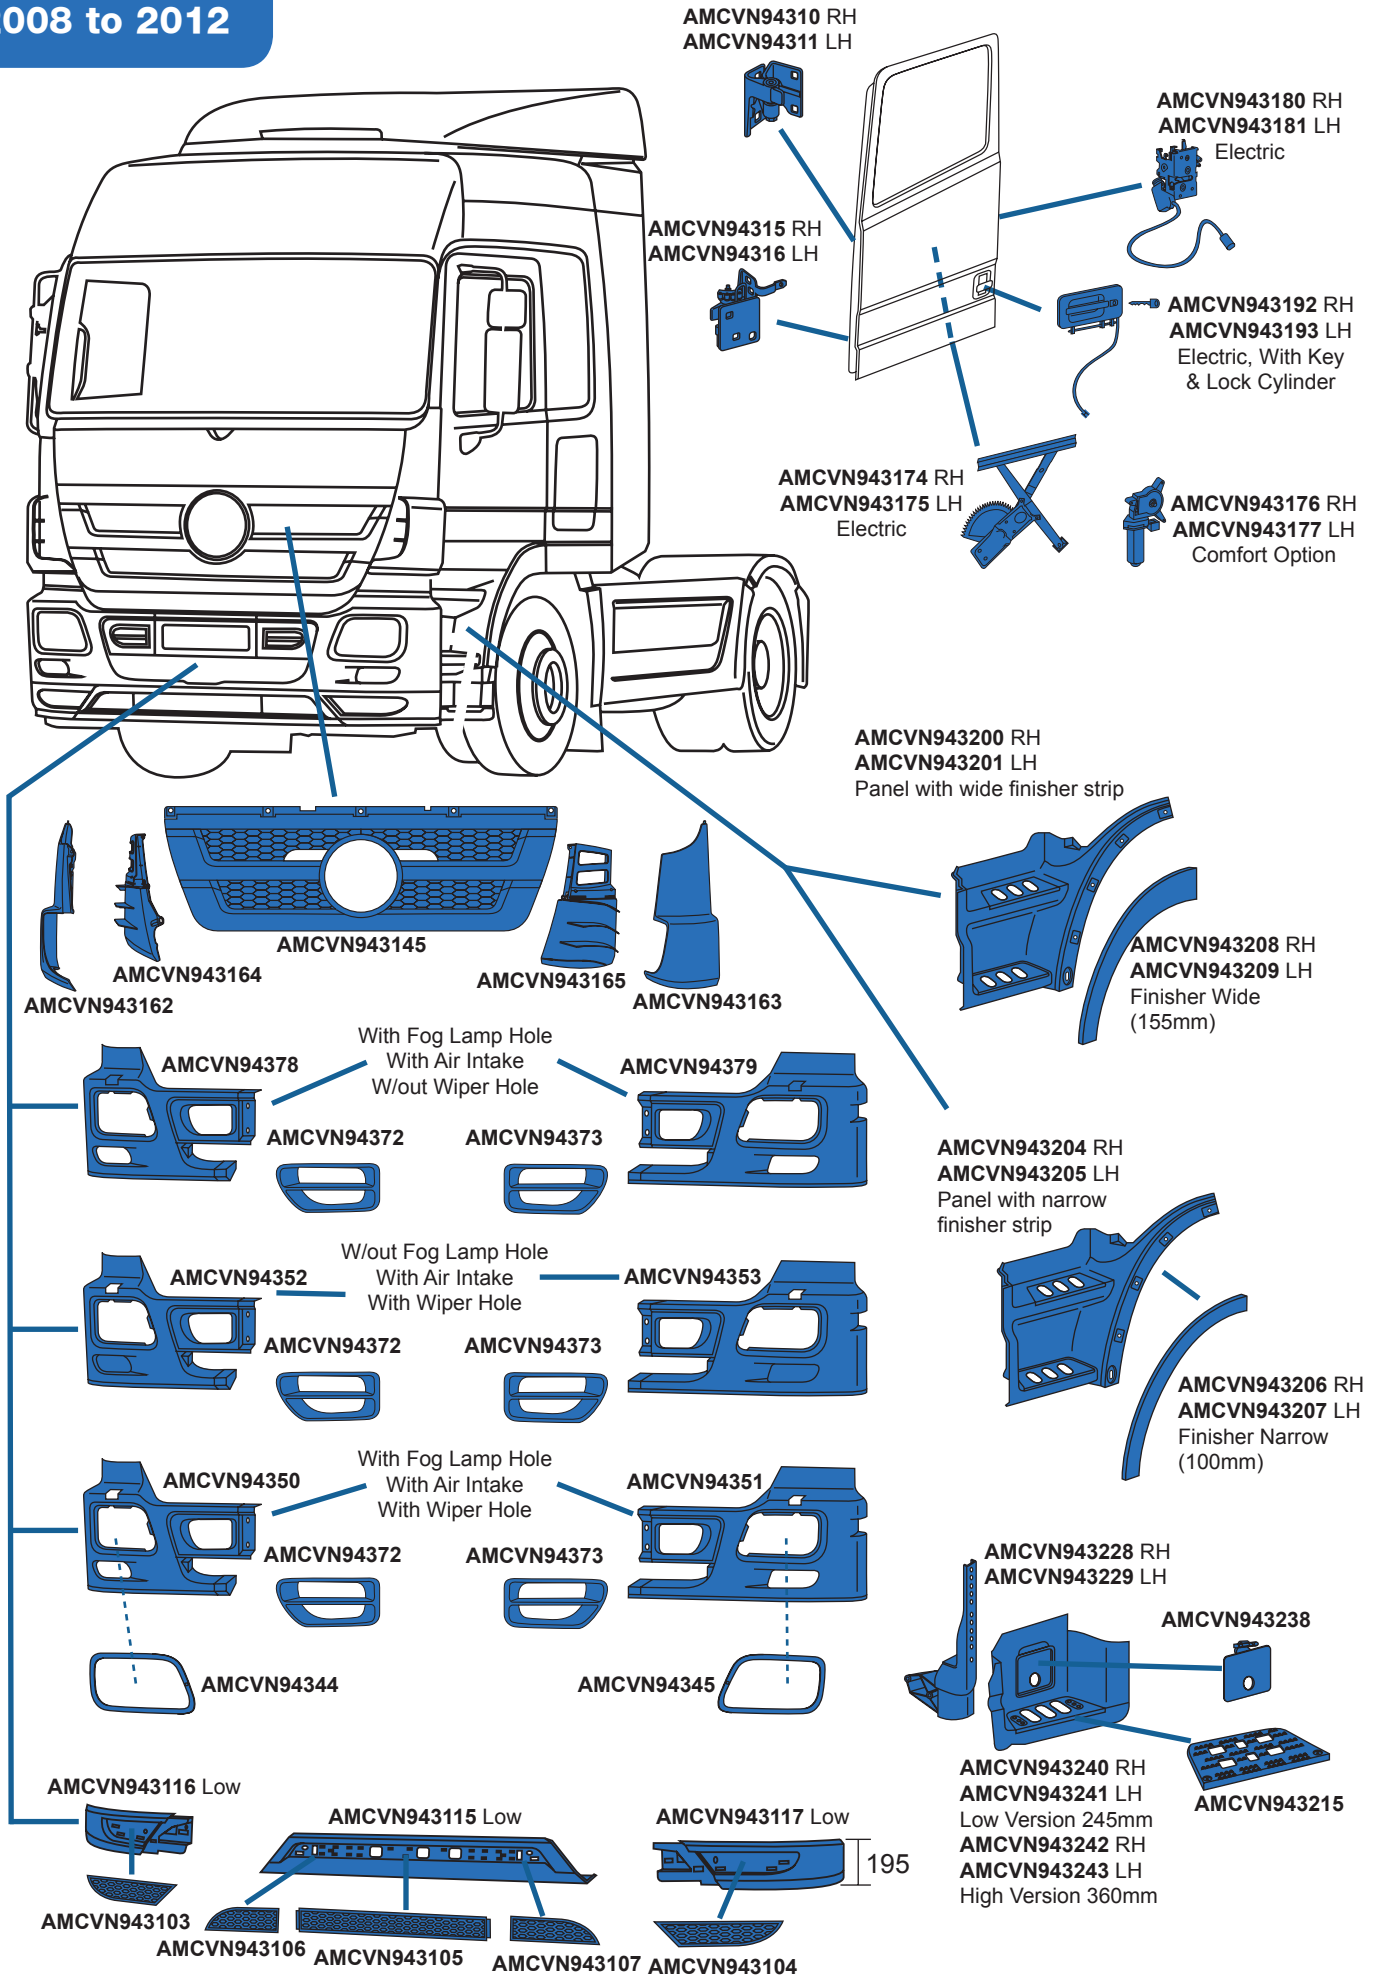

Mercedes Actros MP3

2008 to 2012

Mercedes Actros MP3