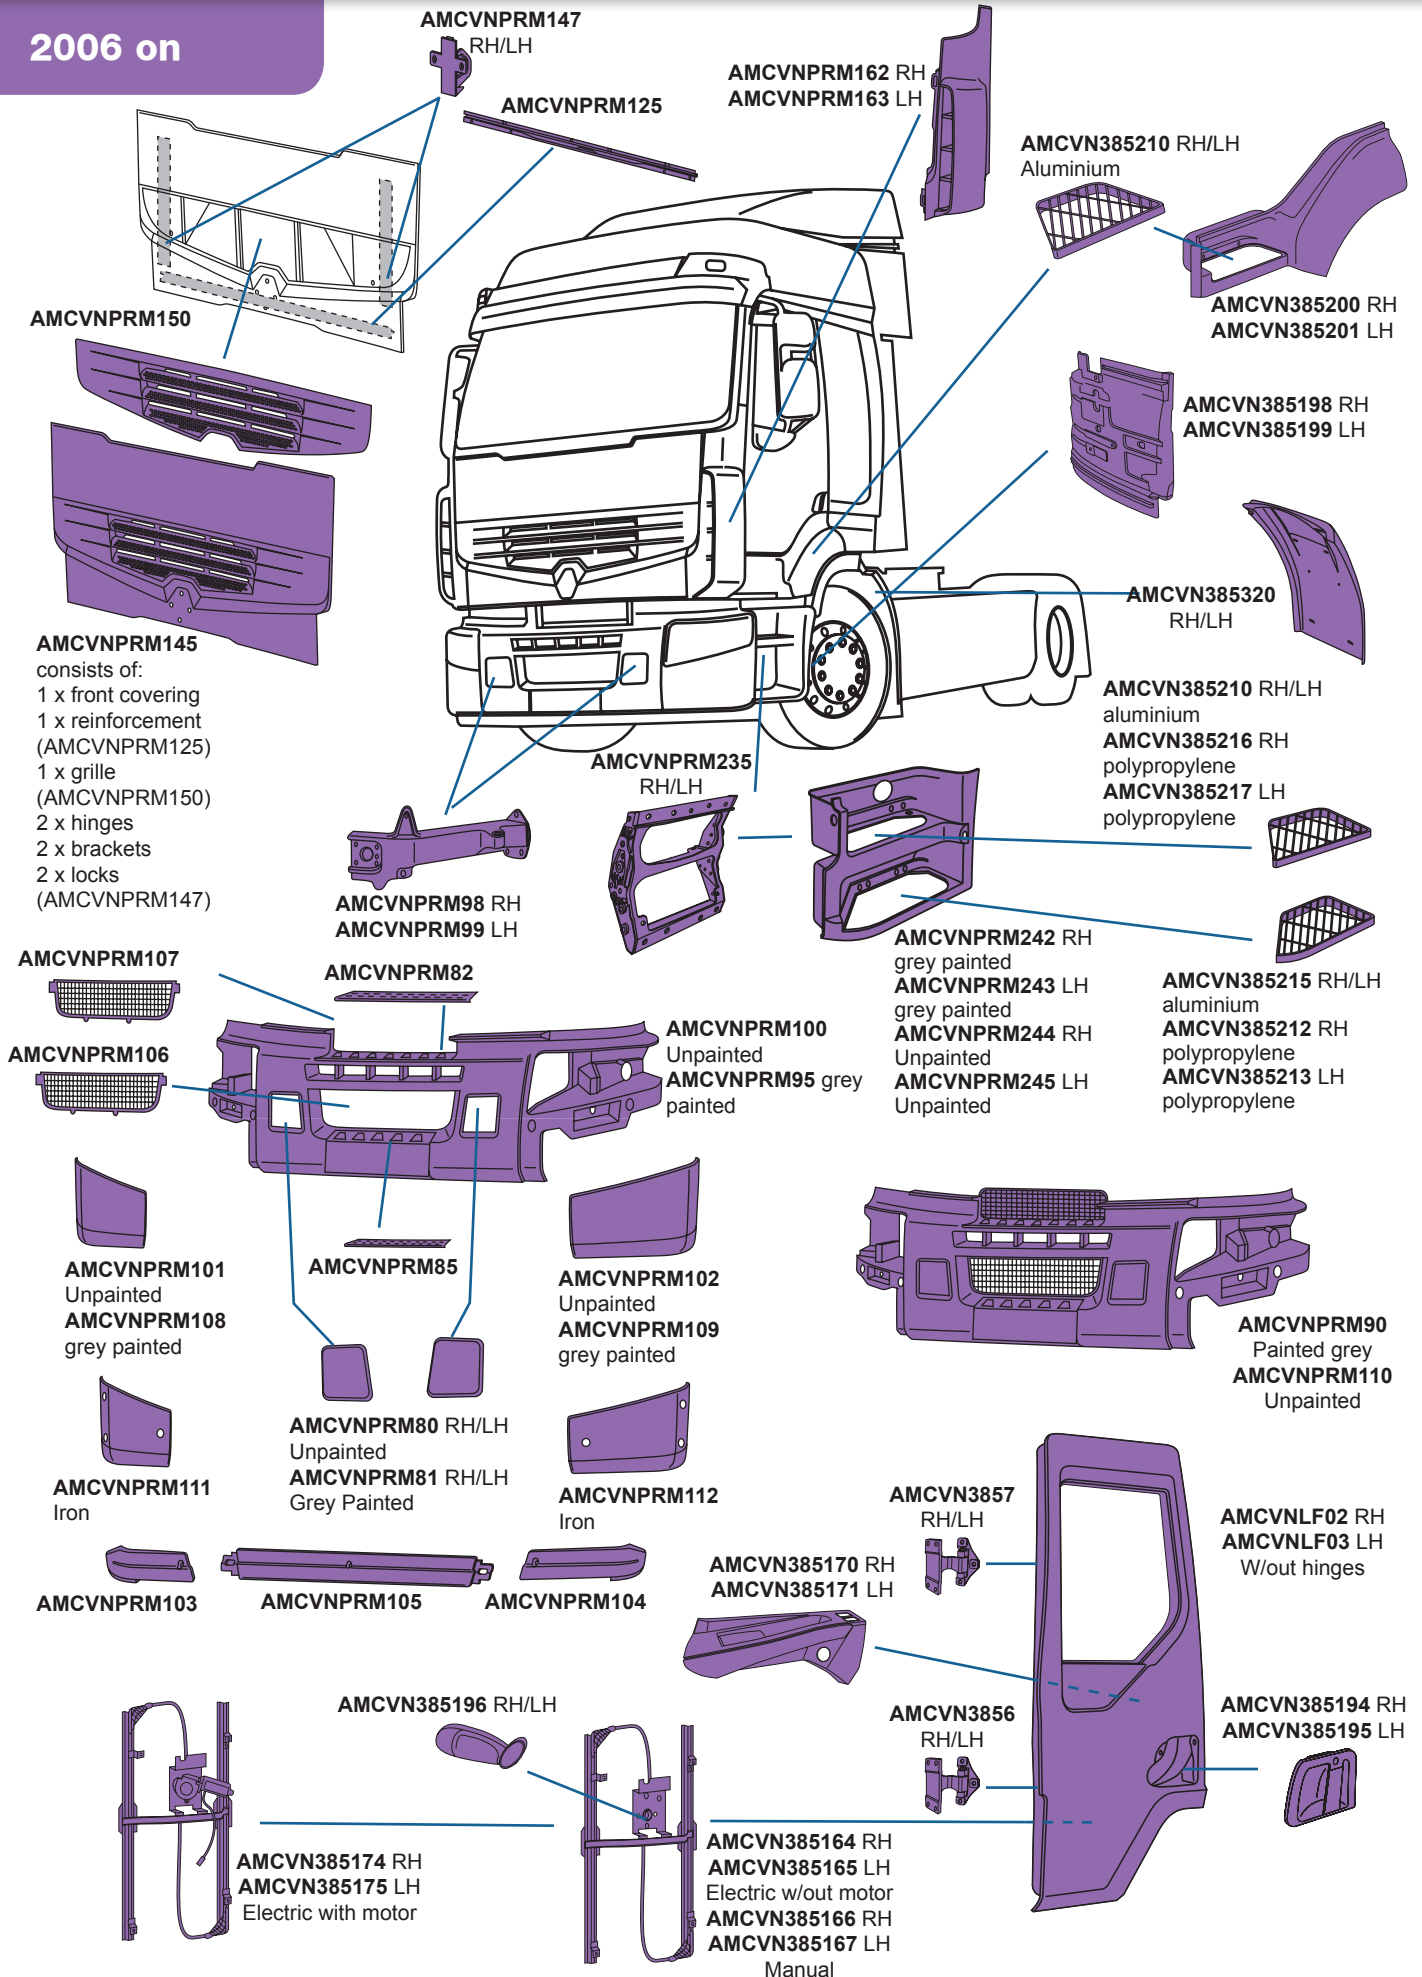

Renault T Series Euro 6

2013 on

Renault T Series Euro 6

Renault Premium

2006 on

Renault Premium

Position	Style	Dimensions (mm)				Anti-Spray	Notes	Part No
		A	B	C	D			
	2	690	530	590		✗	Without brackets	AMCVN2FH505
	1	530	700	580		✗		AMCVN3FH515
	2	530	690	590		✗	With brackets	AMCVNPRM514
	1	550	700	580		✗		AMCVN3FH522
	2	530	690	590		✗	With brackets	AMCVNPRM517
	2	530	690	590		✗		AMCVNPRM518
	1	550	700	580		✗		AMCVN3FH523
	2	530	690	590		✗	With brackets	AMCVNPRM516
	2	530	650	90		✗		AMCVNPRM519
	2	690	1180	215		✗	Without stretchers, semi flat	AMCVN2FH515
	2	690	1195	265	1040	✗	Without stretchers, circular	AMCVN2FH520
	2	700	1135	190		✗	With stretchers, semi flat	AMCVN3FH520
	2	700	1180	235		✗	Without stretchers, circular	AMCVN3FH530
	2	700	1000	140	950	✗	With stretchers, flat	AMCVN3FH535
	1	700	1135	190		✗	With stretchers, semi flat	AMCVN3FH540
	2	690	1180	215		✗	With stretchers, semi flat	AMCVNPRM525
	1	530	700	580		✗		AMCVN3FH525