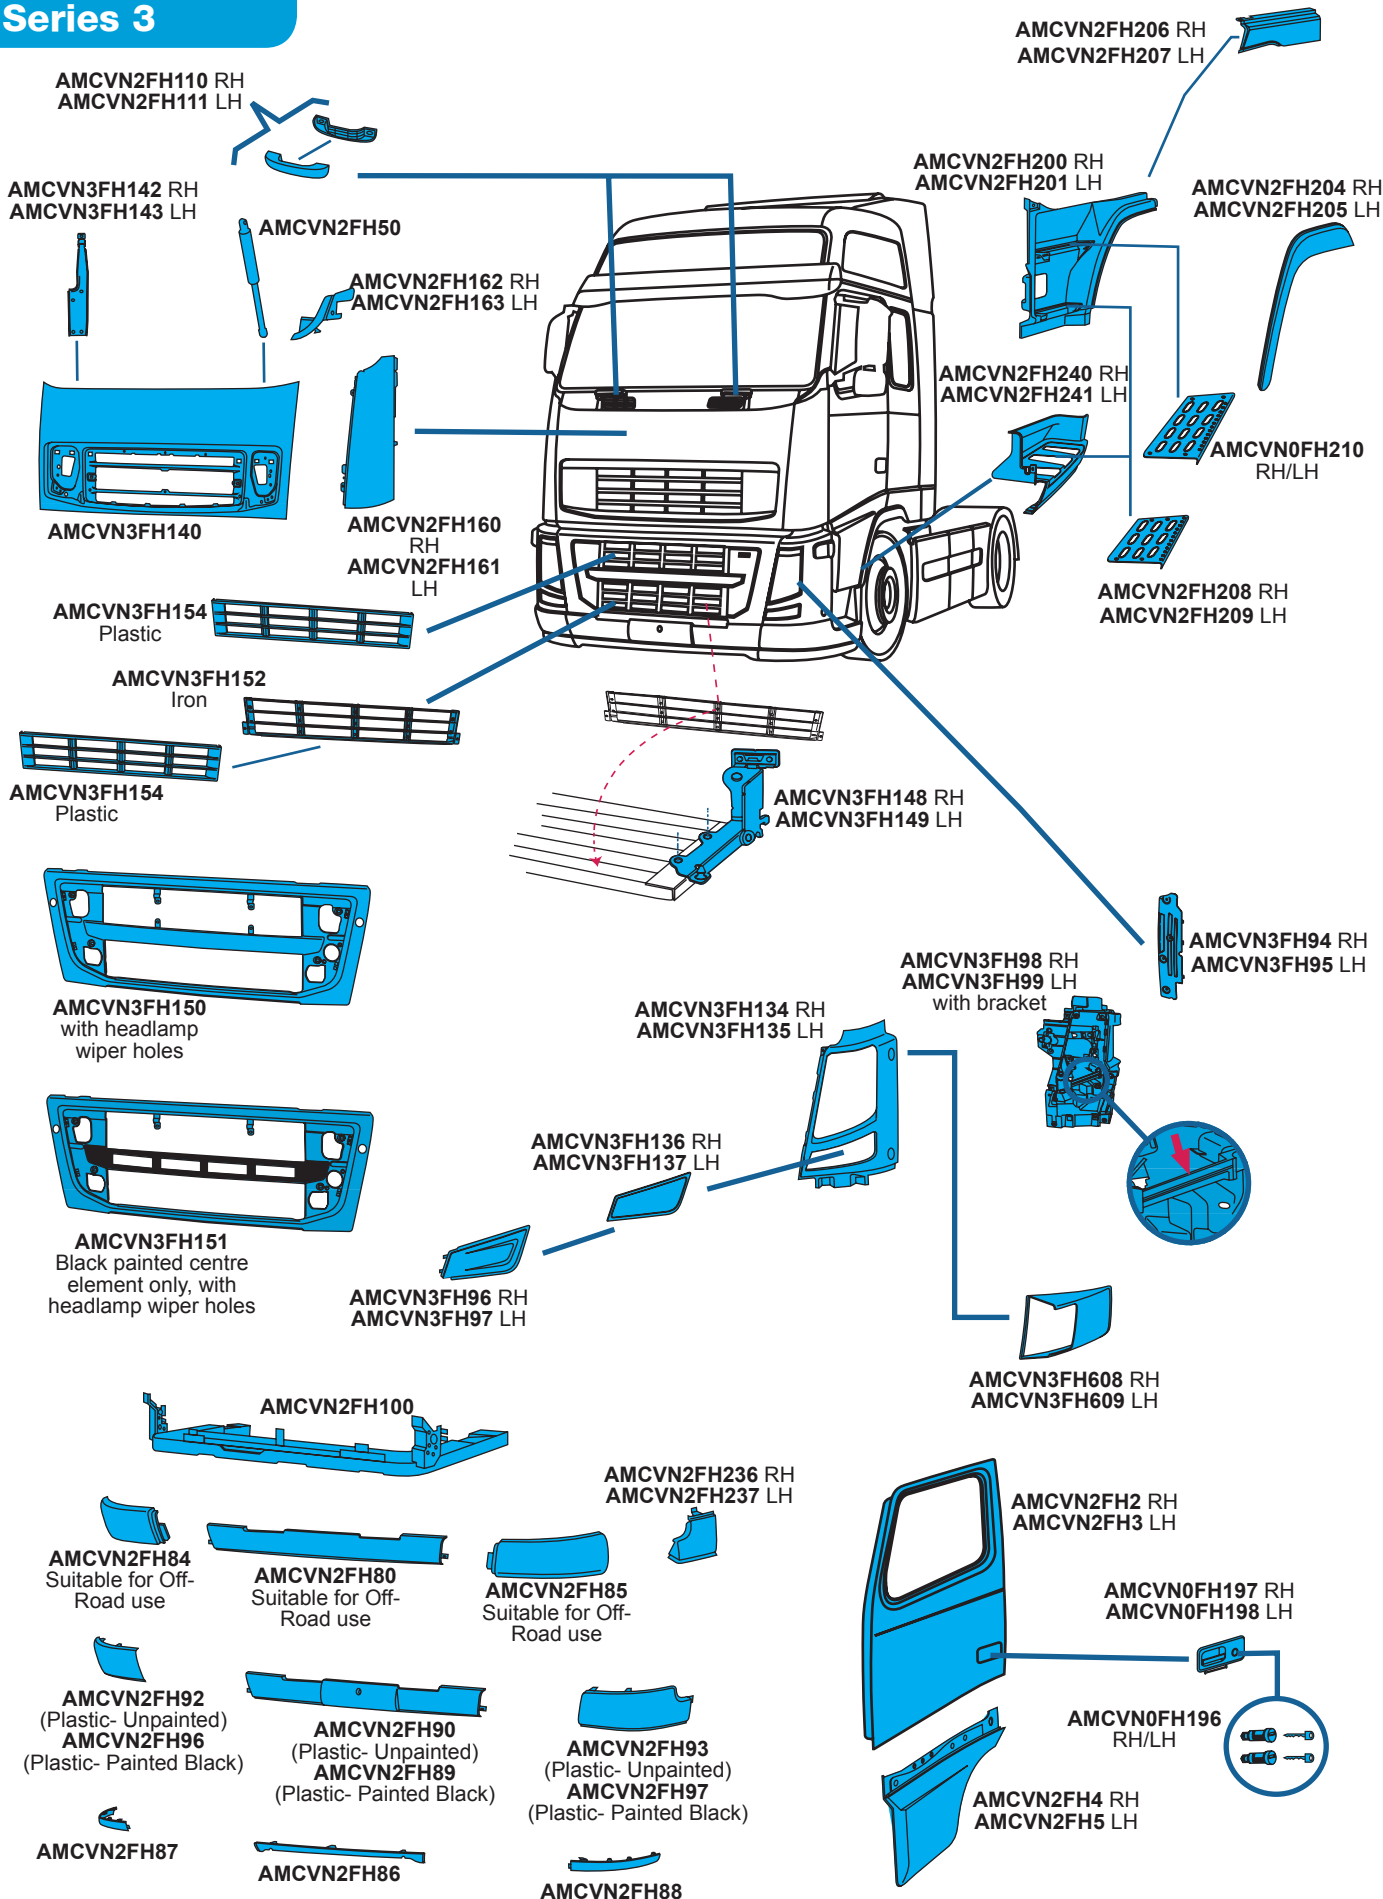

Volvo FH13

2008 to 2013
Series 3

Volvo FH13