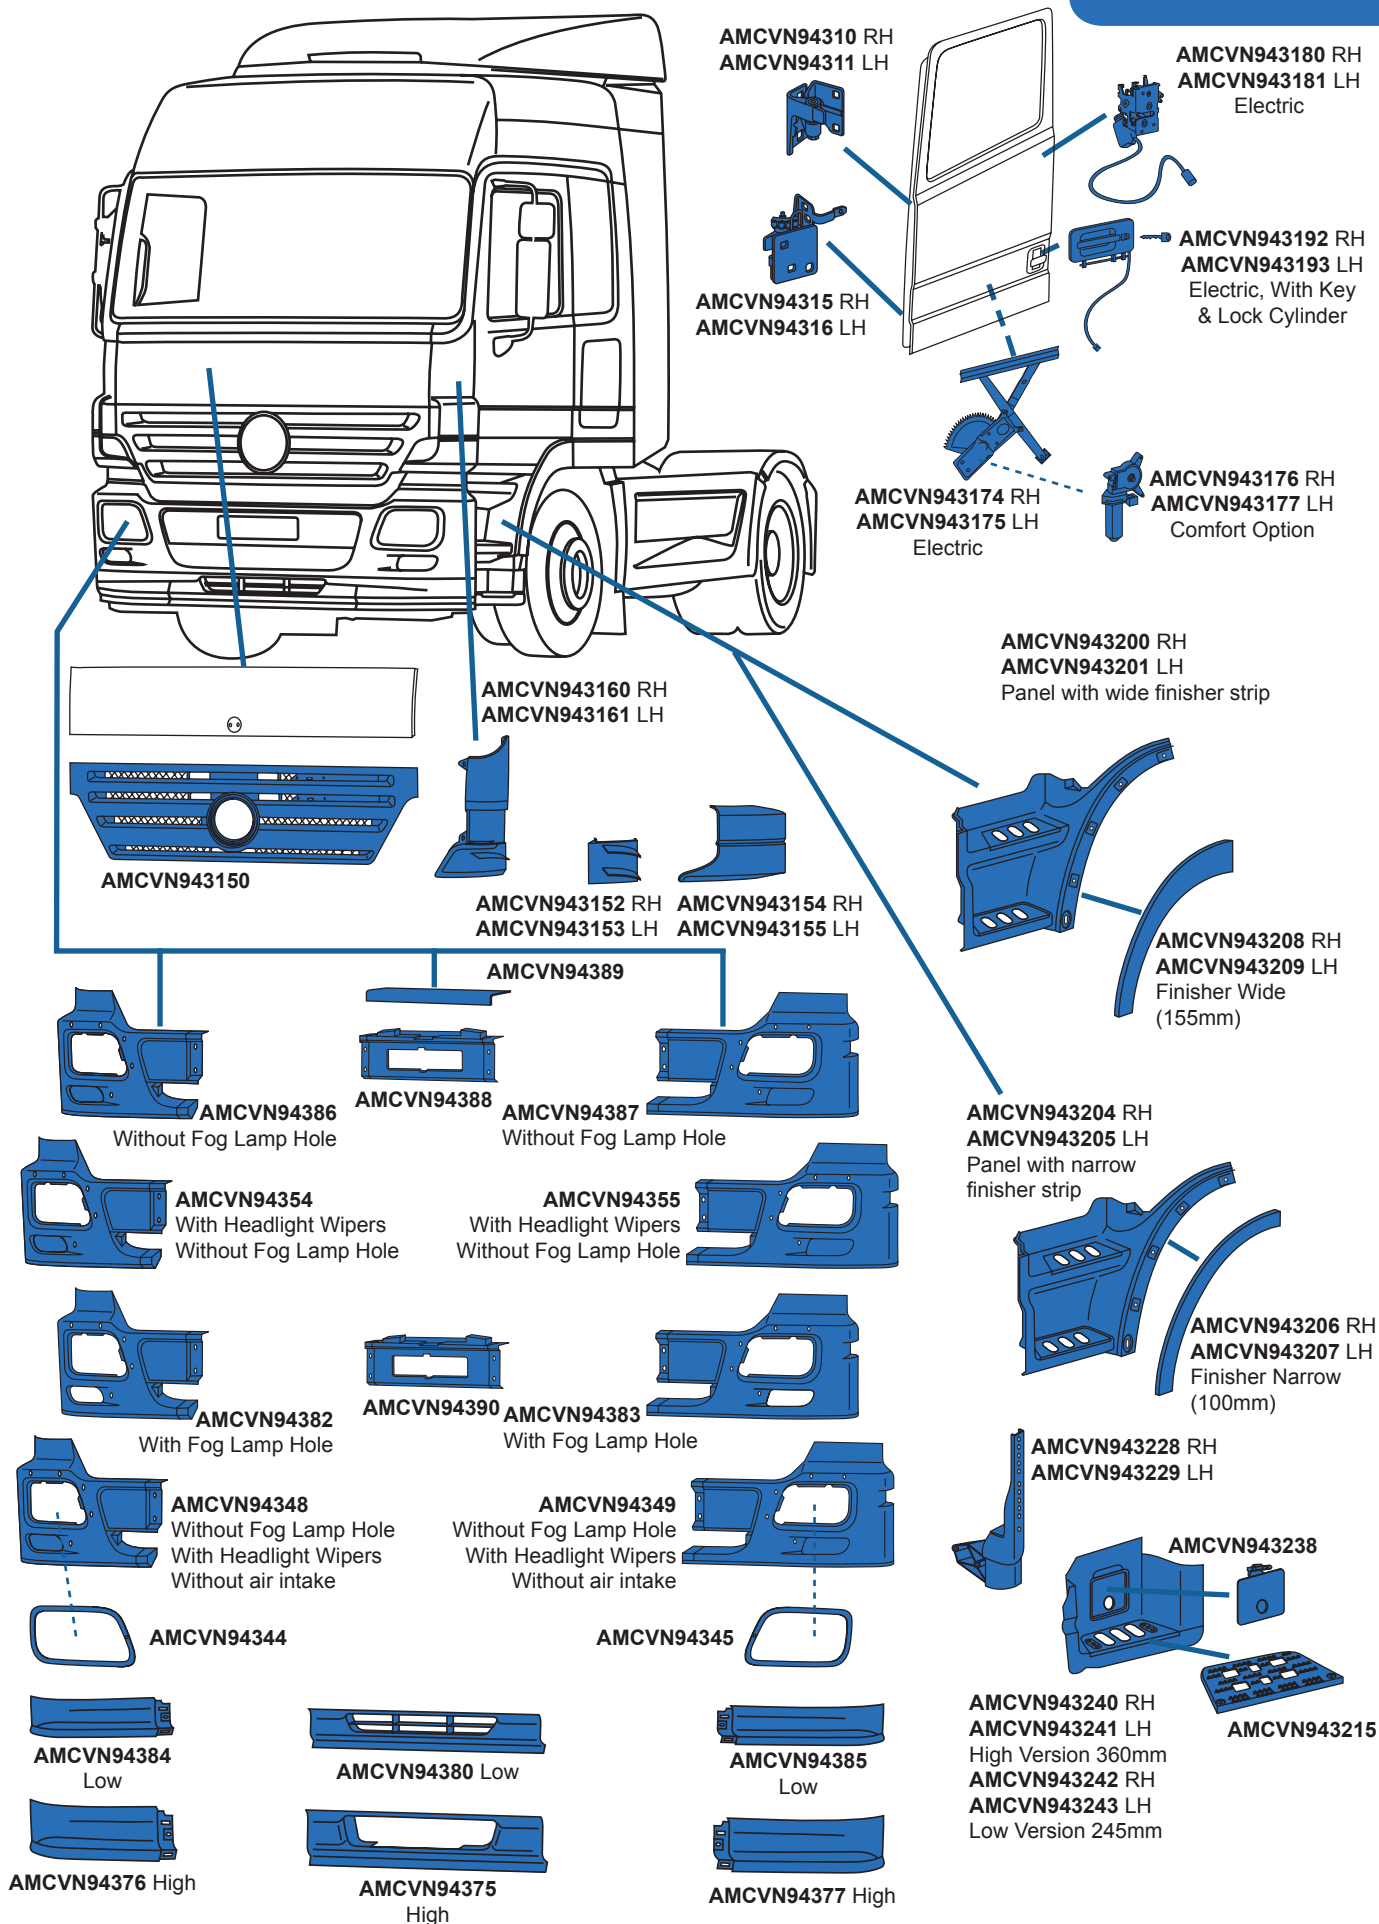

Mercedes Actros MP2

2003 to 2008

Mercedes Actros MP2