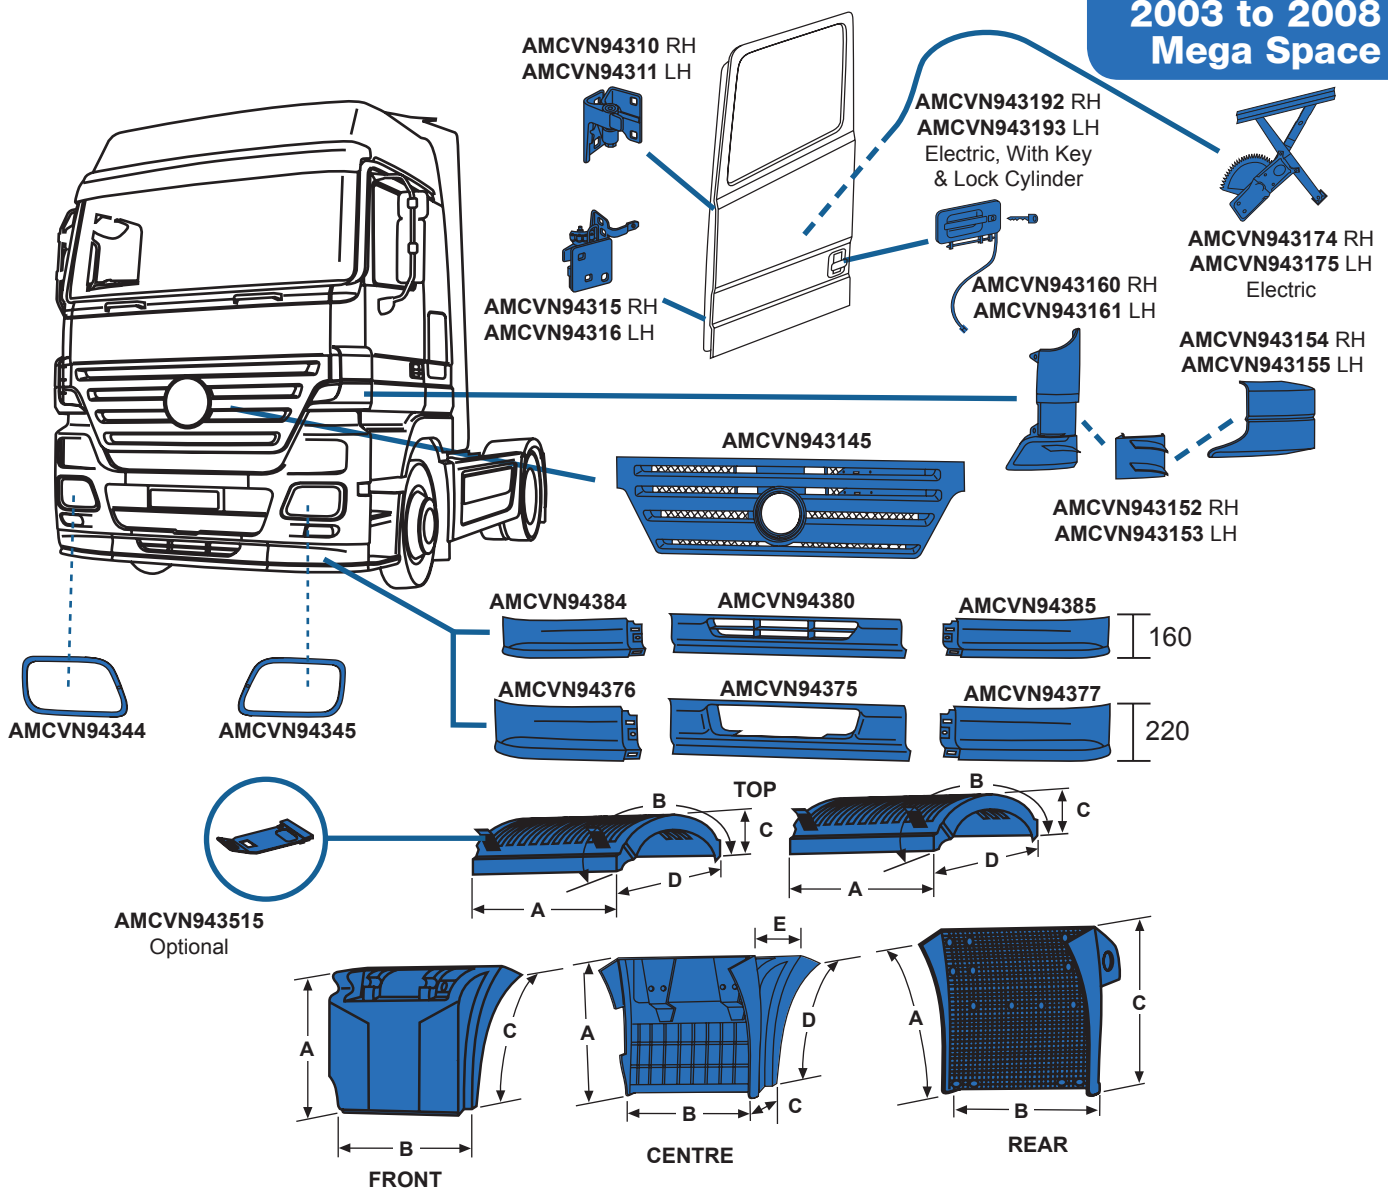

Mercedes Actros MP2

2003 to 2008
Mega Space

Position	Dimensions (mm)					Anti-Spray	Notes	Part No
	A	B	C	D	E			
	600	690	635			✗		AMCVN943516
	600	690	635			✗		AMCVN943517
	690	1340	290	1120		✗	With stretchers	AMCVN943525
	690	1360	310	1115		✗	With stretchers	AMCVN943520
	690	1375	330	1120		✗	With stretchers	AMCVN943535
	600	690	165	635	378	✗	Centre section	AMCVN943530
	648	690	600			✓		AMCVN543518
	648	690	600			✗		AMCVN543519

Mercedes Actros MP2