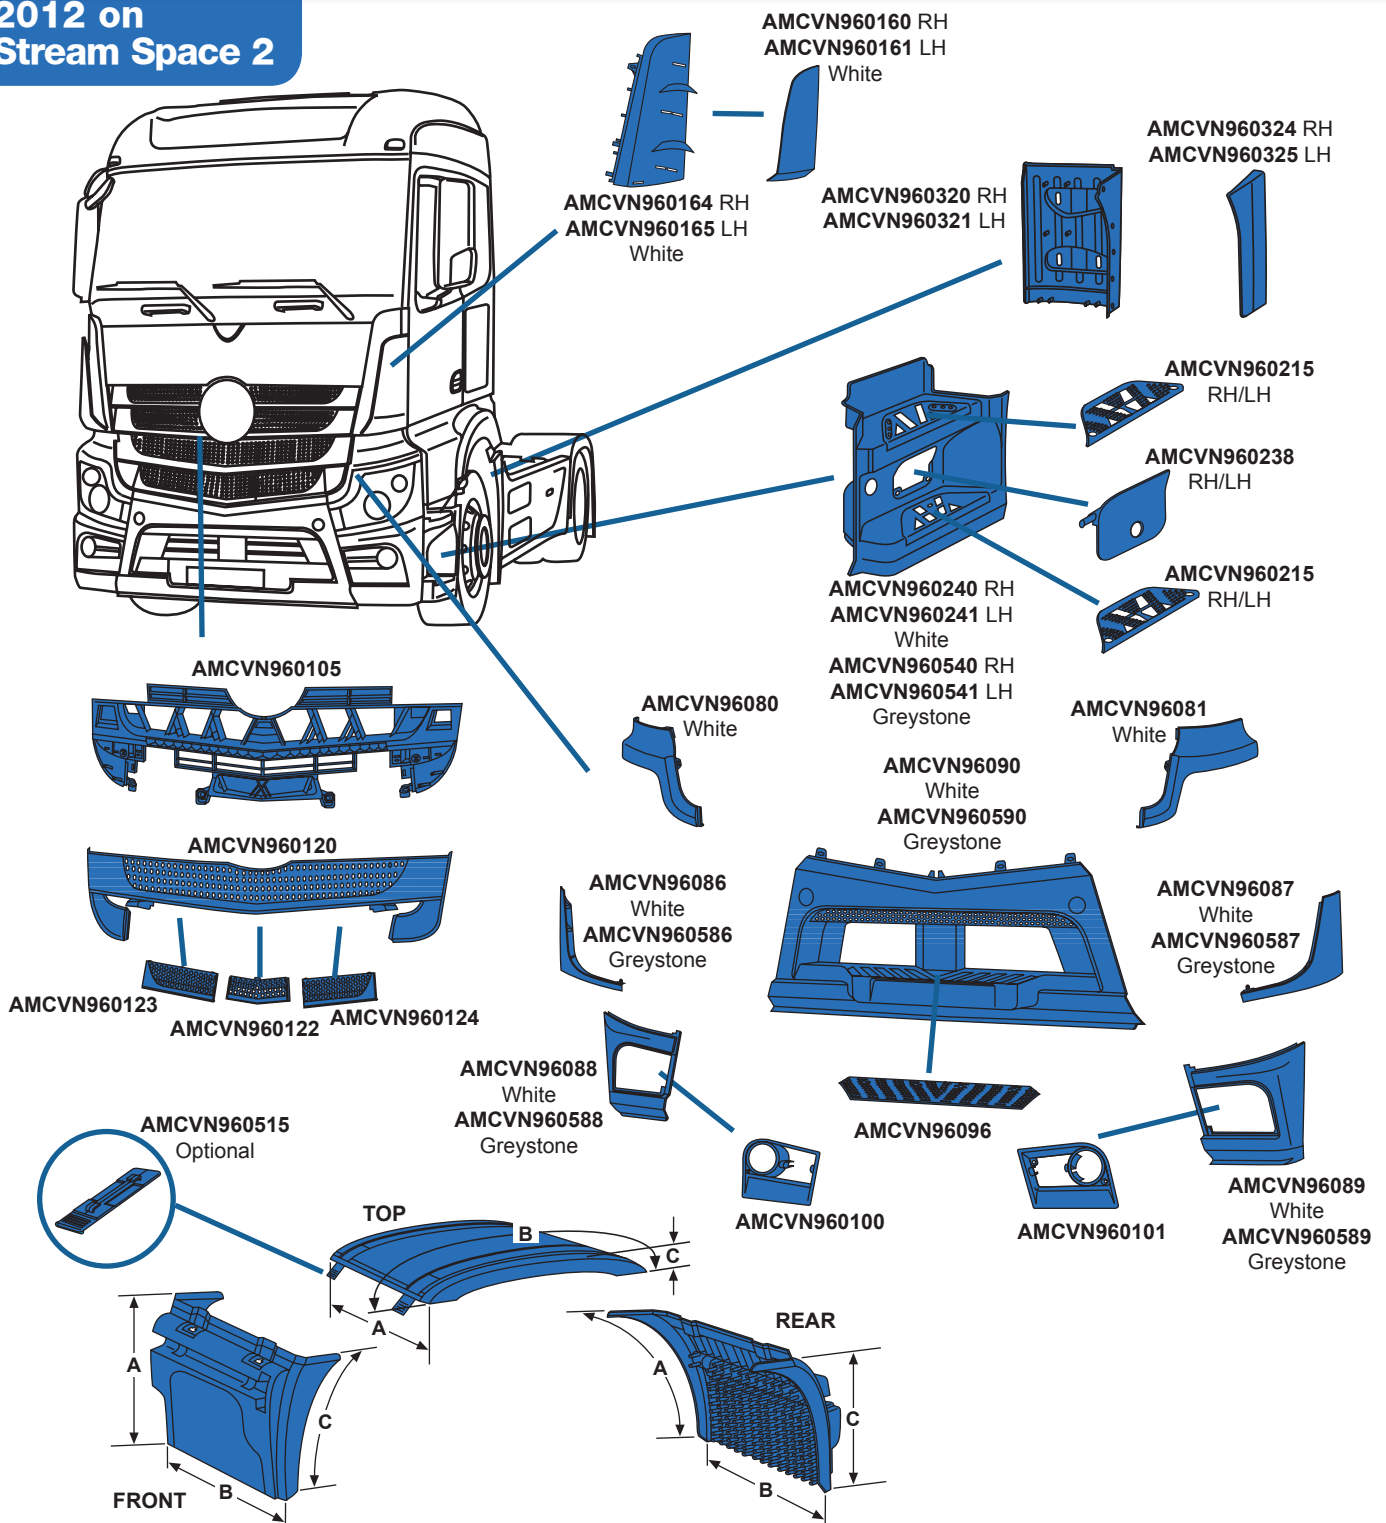

Mercedes Actros MP4

2012 on
Stream Space 2

Mercedes Actros MP4

Position	Dimensions (mm)			Anti-Spray	Notes	Part No
	A	B	C			
	640	700	670	✗		AMCVN960516
	640	700	670	✗		AMCVN960517
	700	1190	185	✗	With stretchers	AMCVN960520
	700	1225	215	✗	With stretchers	AMCVN960525
	670	100	640	✓		AMCVN960518