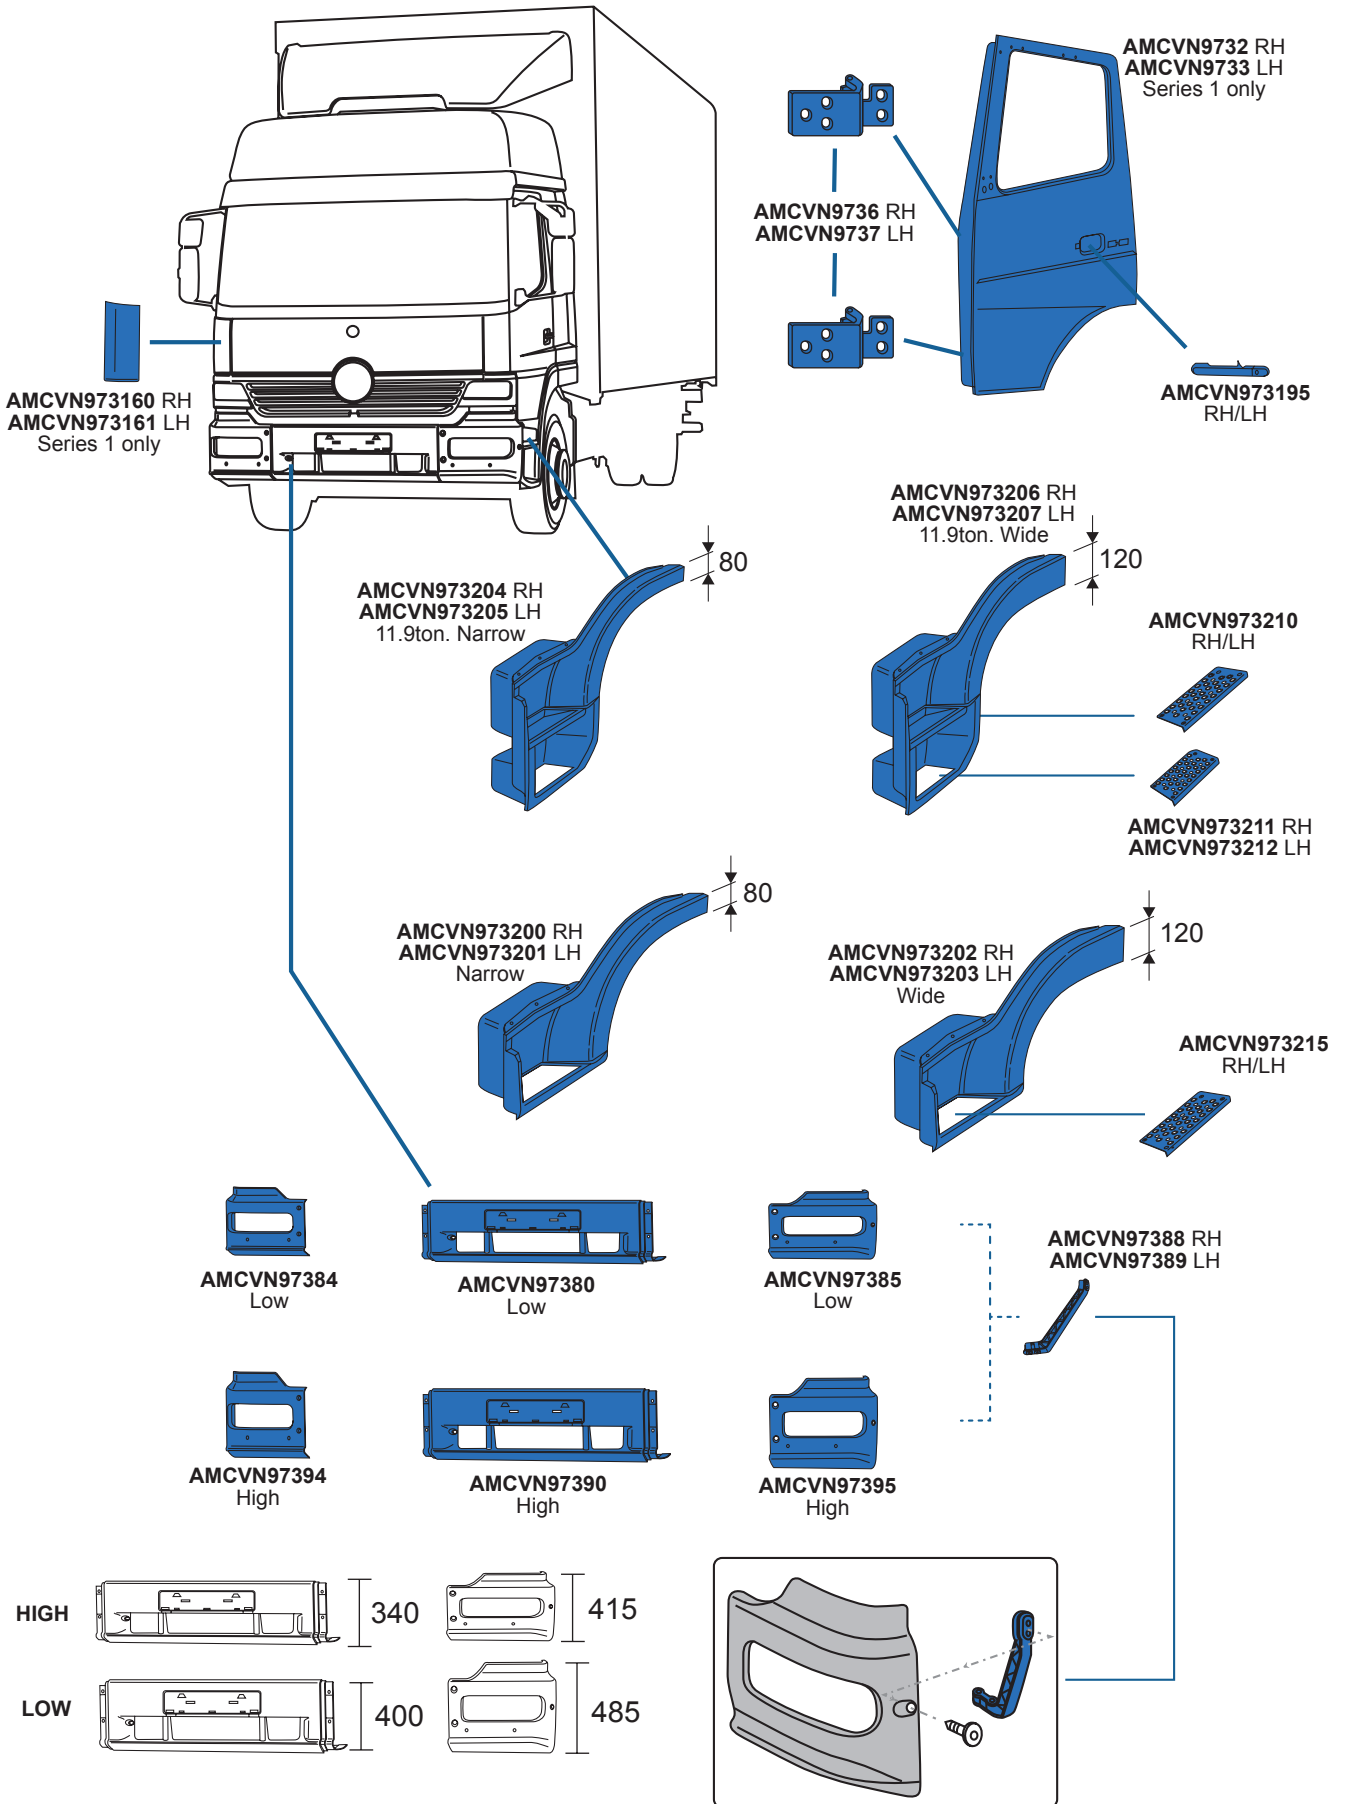

Mercedes Atego

2004 to 2013

Mercedes Atego