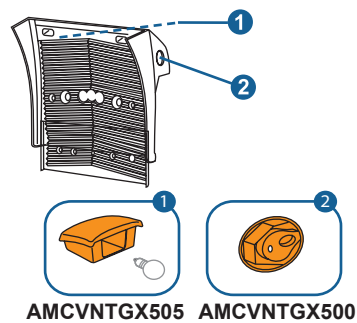

AMCVNXXL505
Optional

AMCVNTGX505 AMCVNTGX500

Position	Dimensions (mm)				Anti-Spray	Notes	Part No
	A	B	C	D			
	675	690	690		✗		AMCVNTGX516
	675	690	690	217	✗		AMCVNTGX512
	675	690	690		✗		AMCVNTGX532
	675	690	690		✗		AMCVNTGX533
	675	690	690	376	✗		AMCVNTGX528
	675	690	690	376	✗		AMCVNTGX529
	675	520	690		✗		AMCVNTGX513
	690	1000	185	920	✗	With stretchers	AMCVNTGX520
	690	935	177	850	✗	With stretchers	AMCVNTGX530
	520	1000	185	920	✗	With stretchers	AMCVNTGX525
	675	690	690	N/A	✗		AMCVNTGX543
	675	690	690	124	✓		AMCVNTGX519
	675	690	690	376	✓		AMCVNTGX537
	675	690	690	124	✓		AMCVNTGX517
	675	690	690	217	✓		AMCVNTGX518
	675	690	690	376	✓		AMCVNTGX536
	675	520	690	124	✓		AMCVNTGX540