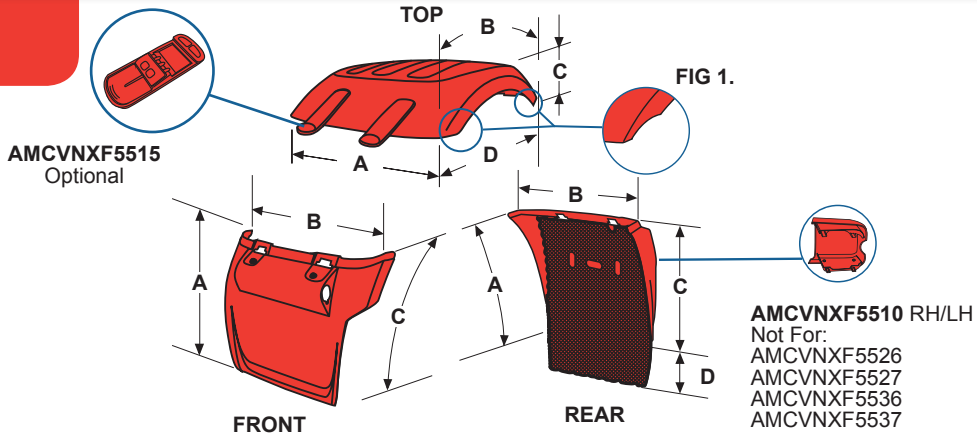

2014 on

DAF XF Euro 6

Position	Dimensions (mm)				Anti-Spray	Notes	Part No
	A	B	C	D			
	640	700	690		✗	With brackets	AMCVNXF5516
	640	700	690		✗	With brackets	AMCVNXF5517
	640	700	650		✗	With brackets	AMCVNXF5528
	640	700	650		✗	With brackets	AMCVNXF5529
	700	1170	180	1070	✗	With stretchers	AMCVNXF5520
	700	1170	180	1070	✗	With stretchers. Cut outs as Fig 1.	AMCVNXF5525
	730	700	640	128	✓	With Anti-Spray brackets	AMCVNXF5518
	730	700	640	128	✓	Without Anti-Spray brackets	AMCVNXF5538
	730	700	640	128	✓	With Anti-Spray brackets	AMCVNXF5519
	730	700	640	128	✓	Without Anti-Spray brackets	AMCVNXF5539
	650	700	620	195	✓	With Anti-Spray brackets	AMCVNXF5526
	675	690	690	376	✓	Without Anti-Spray brackets	AMCVNXF5536
	730	700	640	195	✓	With Anti-Spray brackets	AMCVNXF5522
	730	700	640	195	✓	Without Anti-Spray brackets	AMCVNXF5532
	650	700	620	195	✓	With Anti-Spray brackets	AMCVNXF5527
	675	690	690	376	✓	Without Anti-Spray brackets	AMCVNXF5537
	730	700	640	195	✓	With Anti-Spray brackets	AMCVNXF5523
	730	700	640	195	✓	Without Anti-Spray brackets	AMCVNXF5533