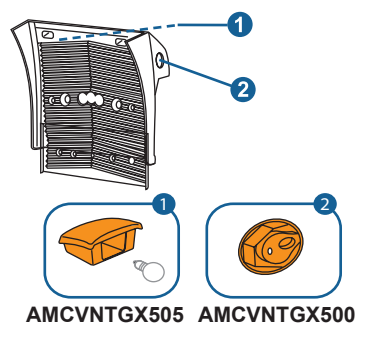

Position	Dimensions (mm)				Anti-Spray	Notes	Part No
	A	B	C	D			
	675	690	690		✗		AMCVNTGX516
	690	1000	185	920	✗	With stretchers	AMCVNTGX520
	675	690	690	N/A	✗		AMCVNTGX543
	675	690	690	217	✓		AMCVNTGX518