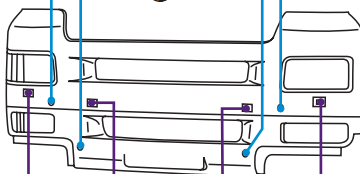

AMCVNXXL97

AMCVNTGL85
Painted Grey