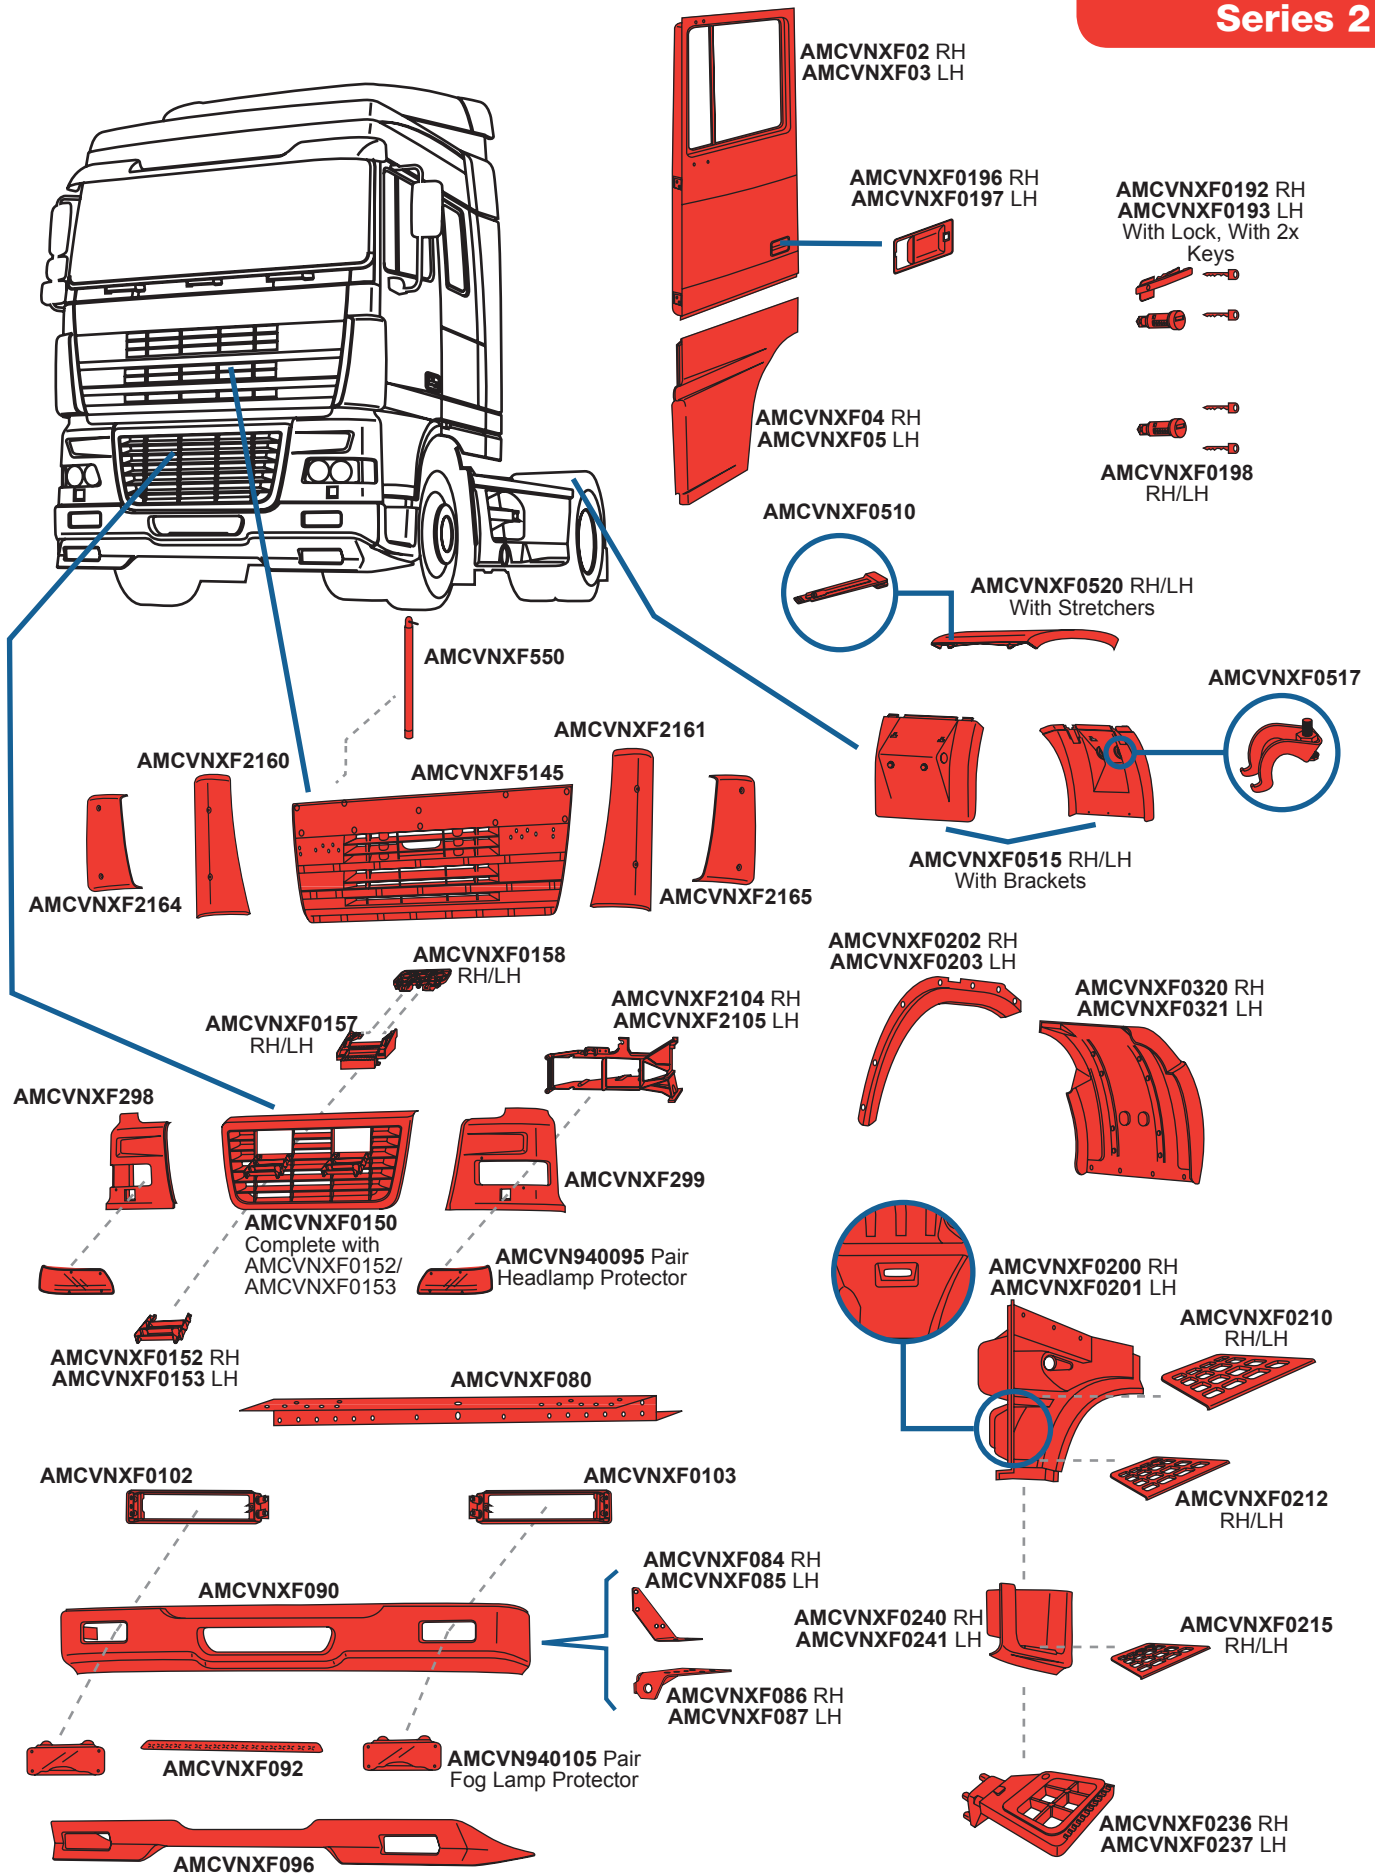

DAF XF95

2001 to 2014
Series 2

DAF XF95