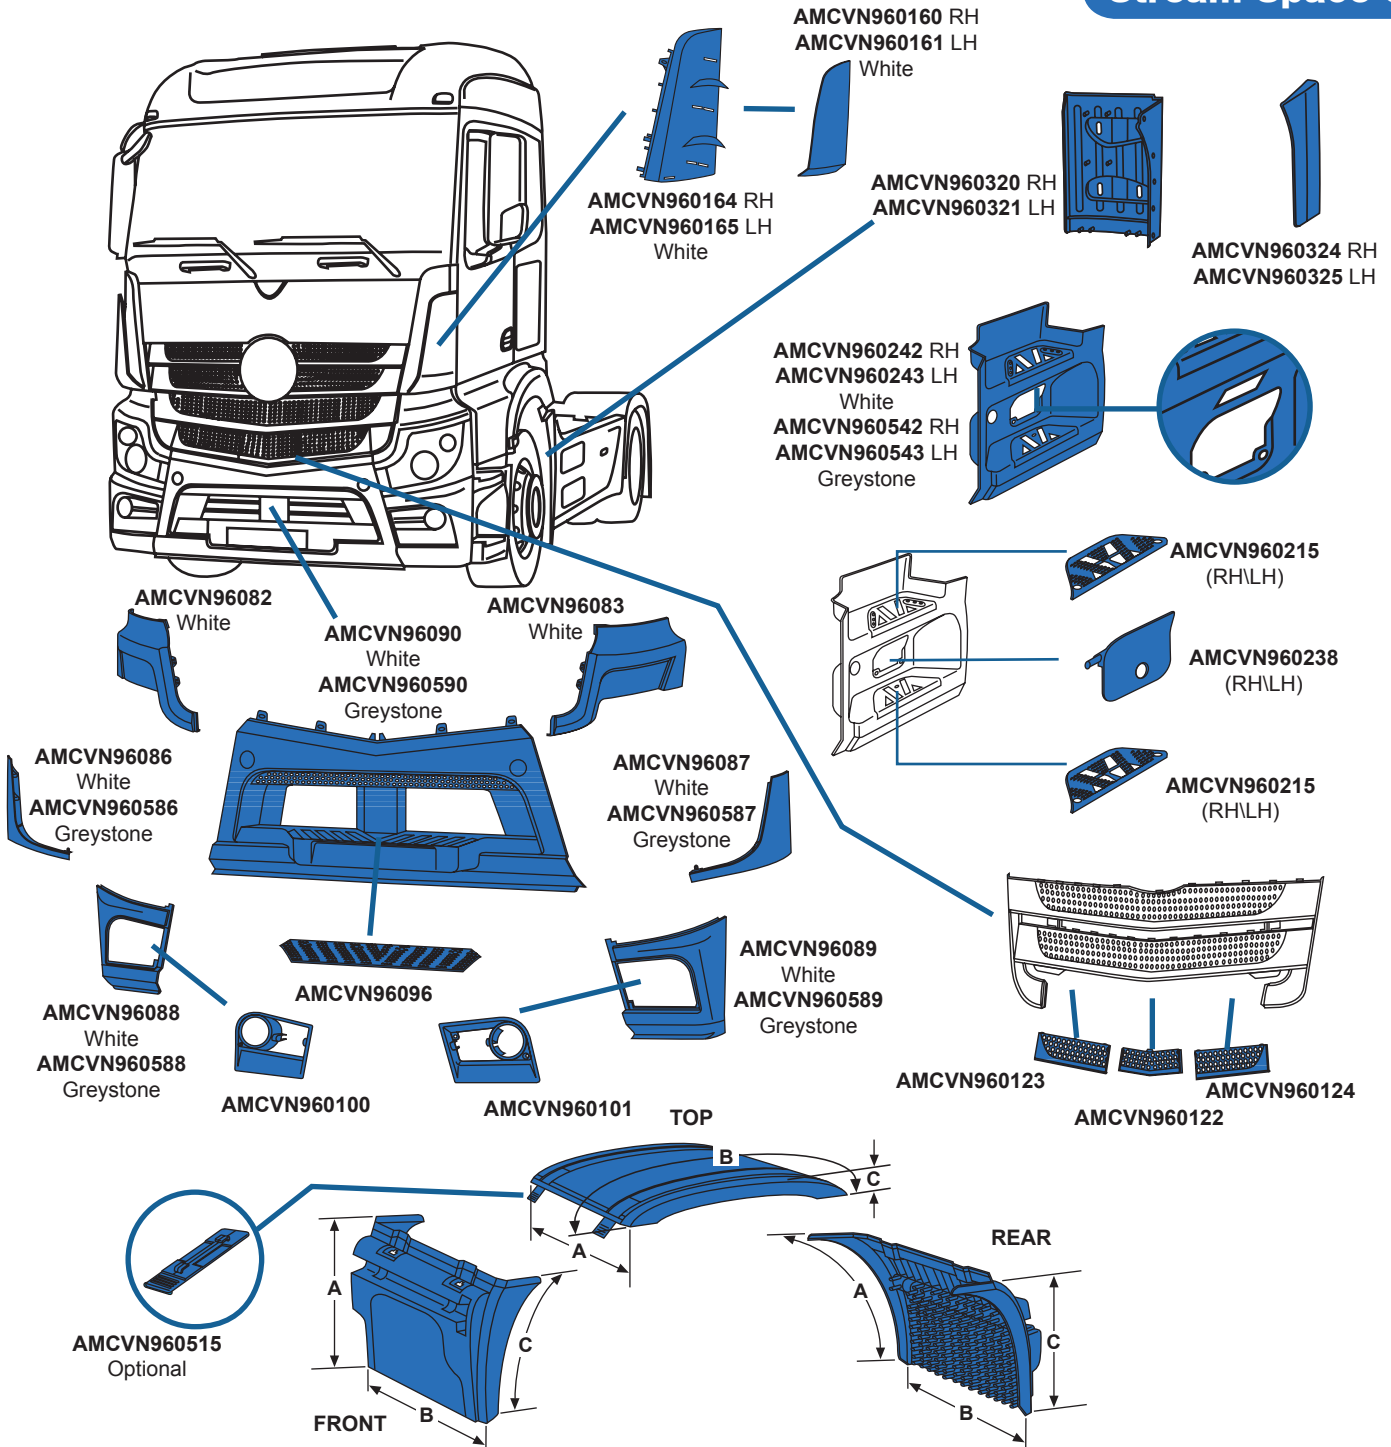

Mercedes Actros MP4

2012 on
Stream Space 3

Mercedes Actros MP4

Position	Dimensions (mm)			Anti-Spray	Notes	Part No
	A	B	C			
	640	700	670	✗		AMCVN960516
	640	700	670	✗		AMCVN960517
	700	1190	185	✗	With stretchers	AMCVN960520
	700	1225	215	✗	With stretchers	AMCVN960525
	670	100	640	✓		AMCVN960518