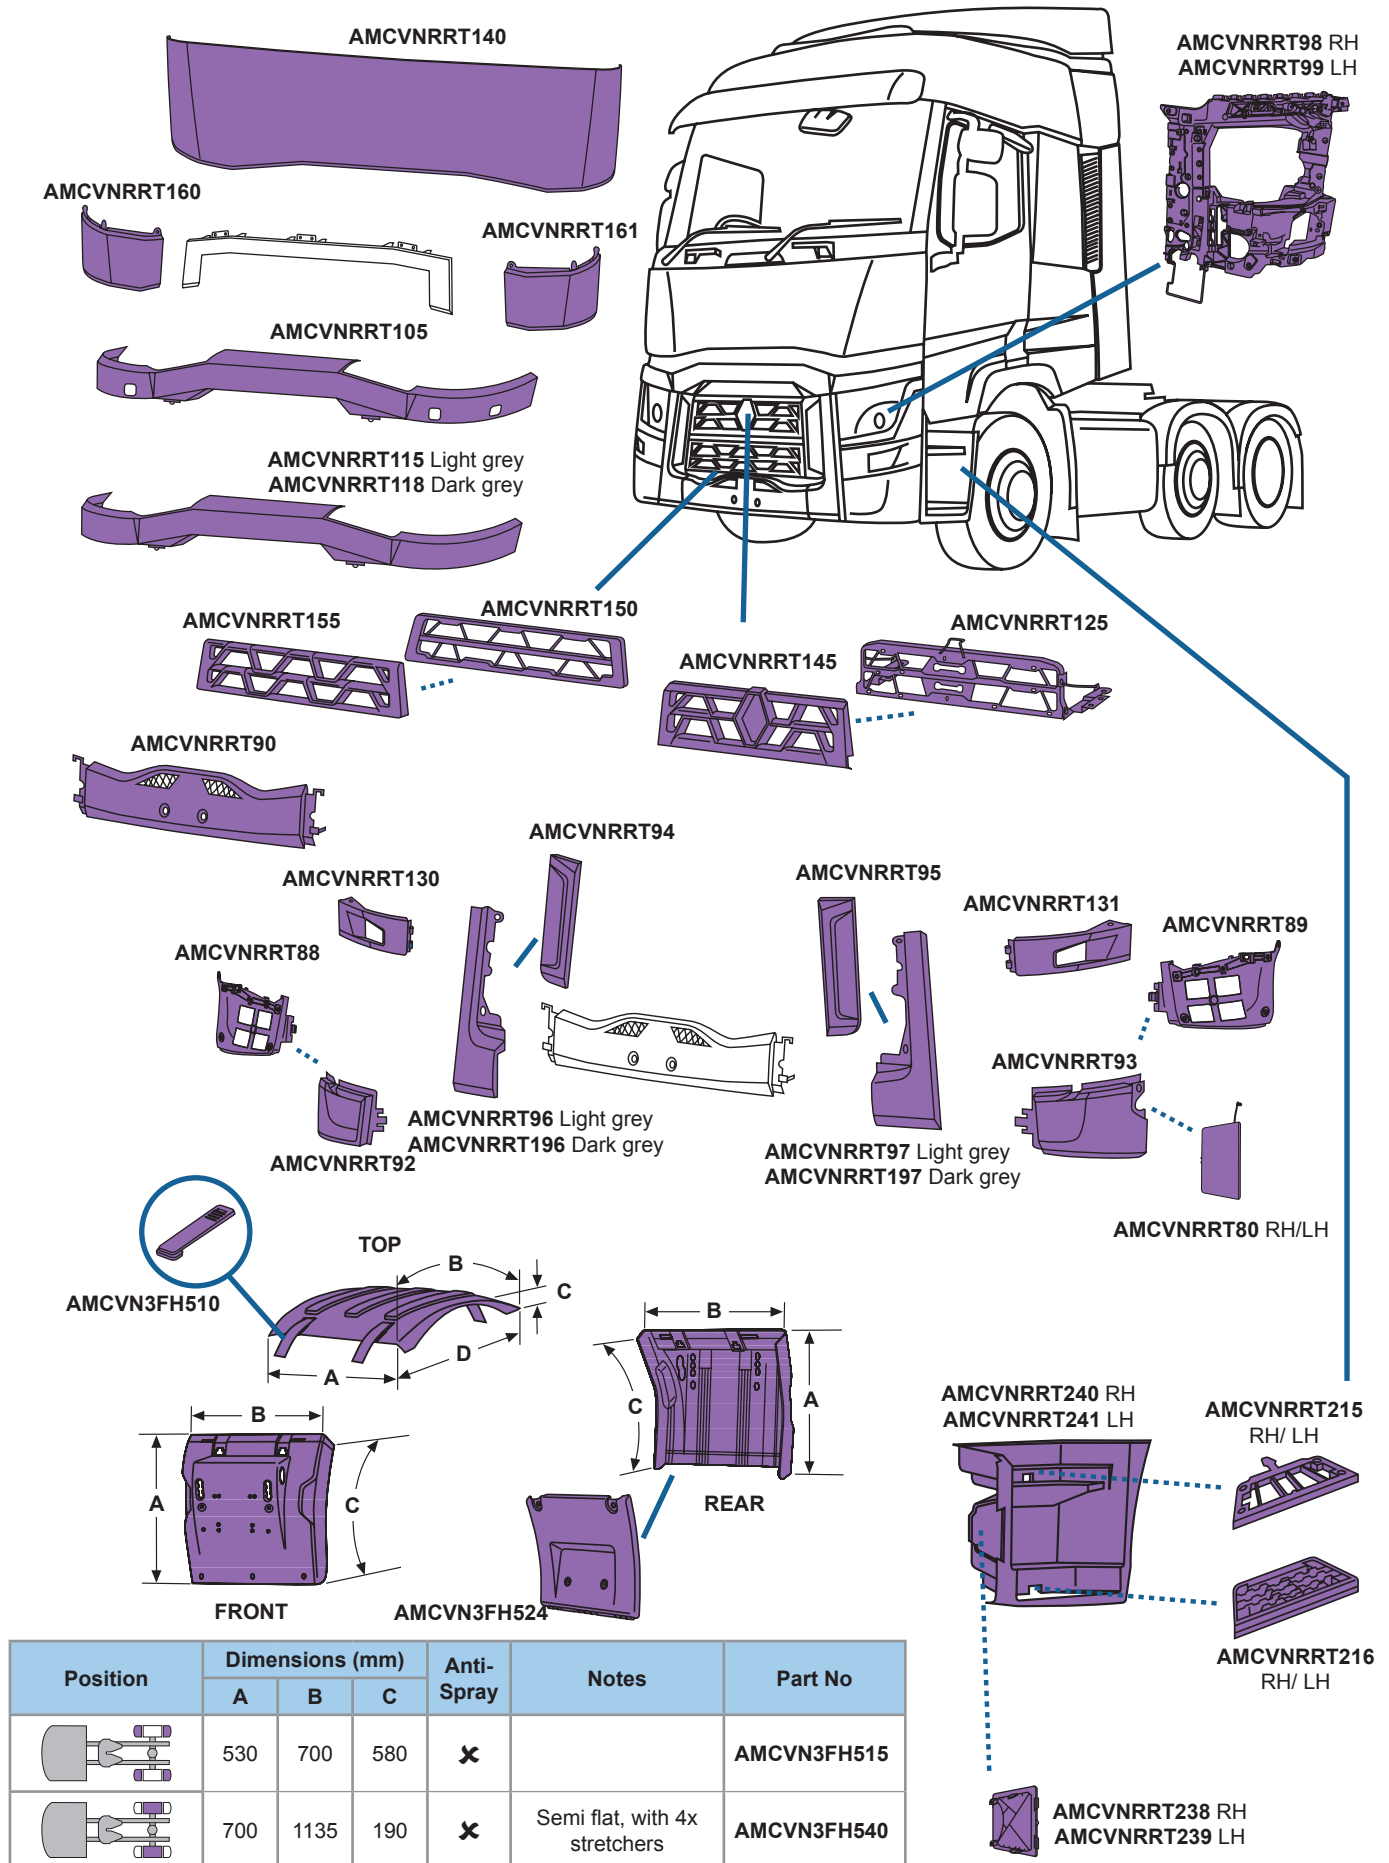

Renault T Series Euro 6

2013 on

Renault T Series Euro 6