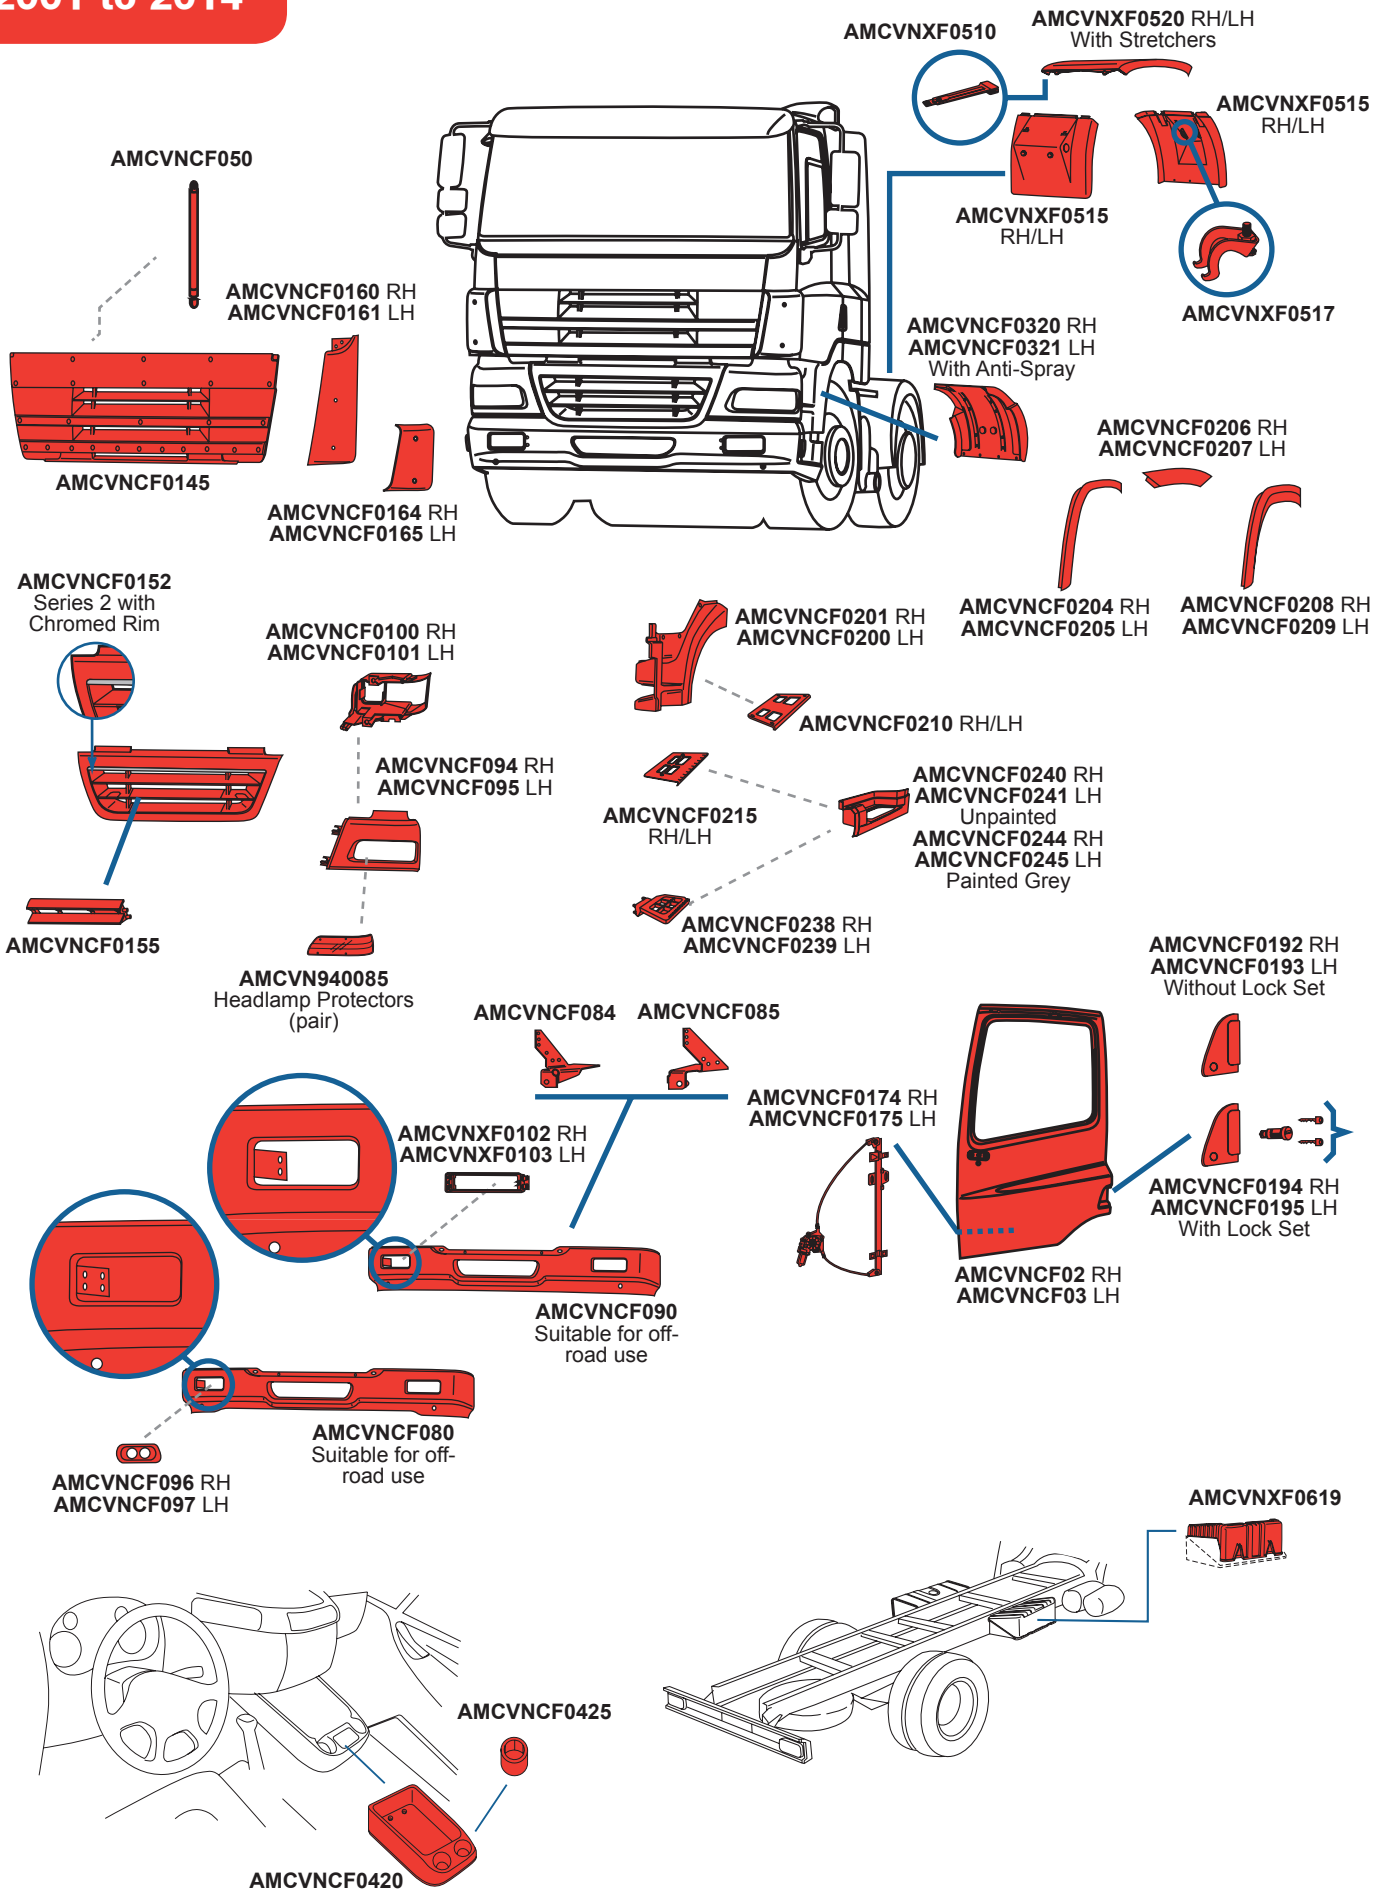

DAF CF85

2001 to 2014

DAF CF85